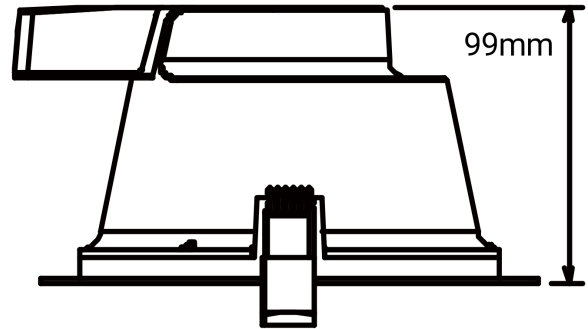

FDV SPEC SHEET

Proxima

Art. no: 2101-90-3

Lighting Solutions

 200-210mm

228mm

Proxima

Art. no: 2101-90-3

LIGHT TECHNICAL

Lightsource Type:	LED (built in)
Lumen Output:	2550(4000K)
Lumen LED (tc=25):	2700
Beam Angle:	90
CCT (Color Temperature):	3/4/5700
CRI / Ra:	80
Color Code:	830/840/857
MacAdam (SDCM):	3
Lens (Diffuser):	Clear

MOUNTING / CONNECTION

Connection:	QuickConnect
Cut-out [mm]:	Ø200-Ø210
Mounting:	Recessed, Ceiling

ELECTRICAL DATA

Dimming:	None
System Power [W]:	25
System Voltage [V]:	230V 50Hz
Protection Class:	2
Max load pr circuit - B10:	24
Max load pr circuit - B16:	38
Max load pr circuit - C10:	24
Max load pr circuit - C16:	38
Inrush current I _{max} [A]:	106
Inrush current time [µs]:	8
Socket / Cap-Base:	N/A
Current Output [mA]:	150
Voltage Forward Min [V]:	65
Voltage Forward Max [V]:	75

FDV SPEC SHEET

Proxima

Art. no: 2101-90-3

Lighting Solutions

PRODUCT

To be recessed in insulation:	No
Ingress Protection:	IP54
Impact Protection:	IK06
Lifetime [h]:	L80B10: 50.000
Color:	White
Height [mm]:	98
Width [mm]:	228