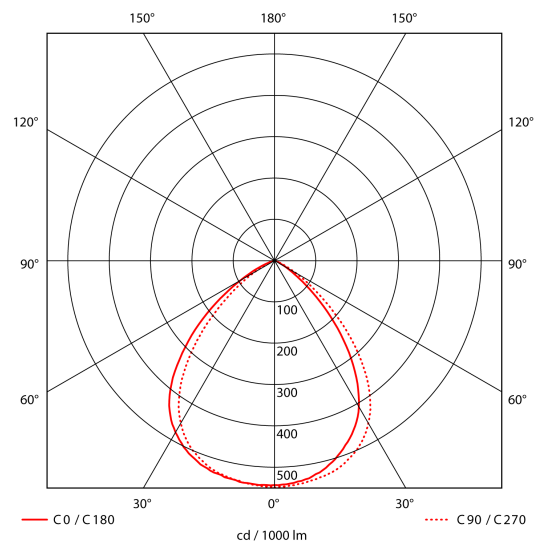

# Proxima

 200-210mm

228mm

### SPECIFICATIONS

Lightsource Type:	LED (built in)
System Power [W]:	25W
CCT (Color Temperature):	3/4/5700
CRI / Ra:	80
Lumen Output:	2550(4000K)lm
Lumen LED (tc=25):	2700lm
Beam Angle:	90
Lens (Diffuser):	Clear
Dimming:	None
System Voltage [V]:	230V 50Hz
Connection:	QuickConnect
Mounting:	Recessed, Ceiling
Cut-out [mm]:	Ø200-Ø210mm
Lifetime [h]:	L80B10: 50.000h
Lumen/W:	106lm/W
MacAdam (SDCM):	3
Color:	White
Height [mm]:	98mm
Width [mm]:	228mm
To be recessed in insulation:	No