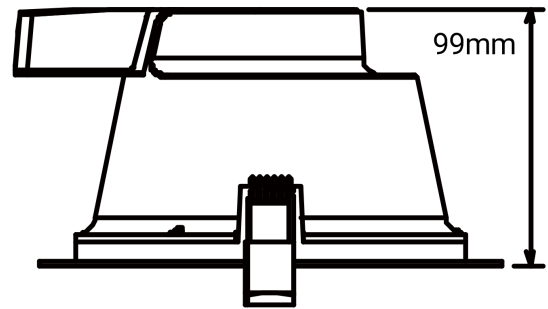

# Proxima

 200-210mm

228mm

### SPECIFICATIONS

Lightsource Type:	LED (built in)
System Power [W]:	25W
CCT (Color Temperature):	3/4/5700
CRI / Ra:	80
Lumen Output:	2550(4000K)lm
Lumen LED (tc=25):	2700lm
Beam Angle:	90
Lens (Diffuser):	Clear
Dimming:	None
System Voltage [V]:	230V 50Hz
Connection:	QuickConnect
Mounting:	Recessed, Ceiling
Cut-out [mm]:	Ø200-Ø210mm
Lifetime [h]:	L80B10: 50.000h
Lumen/W:	106lm/W
MacAdam (SDCM):	3
Color:	White
Height [mm]:	98mm
Width [mm]:	228mm
To be recessed in insulation:	No