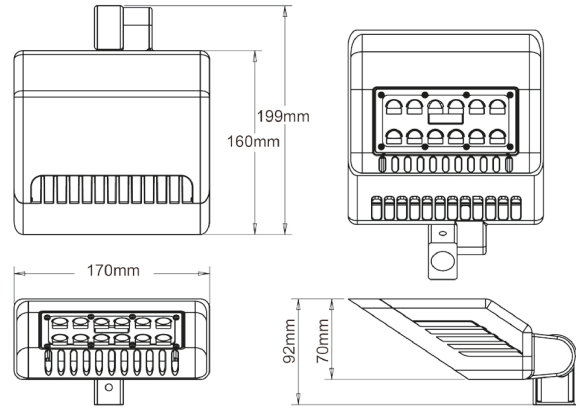

FDV SPEC SHEET

Sign Today
Art. no: 2127-2-2

Lighting Solutions

Sign Today

Art. no: 2127-2-2

LIGHT TECHNICAL

Lightsource Type:	LED (built in)
Lumen LED (tc=25):	4850
Beam Angle:	150°X60°
CCT (Color Temperature):	4000
CRI / Ra:	80
Color Code:	840
MacAdam (SDCM):	3
Lens (Diffuser):	Clear

MOUNTING / CONNECTION

Connection:	Cable 1m
Mounting:	Surface, Wall, Sign

ELECTRICAL DATA

Dimming:	None
System Power [W]:	40
System Voltage [V]:	230V 50Hz
Protection Class:	1
Socket / Cap-Base:	N/A

FDV SPEC SHEET

Sign Today

Art. no: 2127-2-2

Lighting Solutions

PRODUCT

Ingress Protection:	IP65
Impact Protection:	IK08
Operating Temperature [°C]:	-20 - -40
Color:	Black
RAL:	RAL9004
Length [mm]:	170
Height [mm]:	199
Width [mm]:	92
Weight [kg]:	1,1
Housing Material :	Aluminium