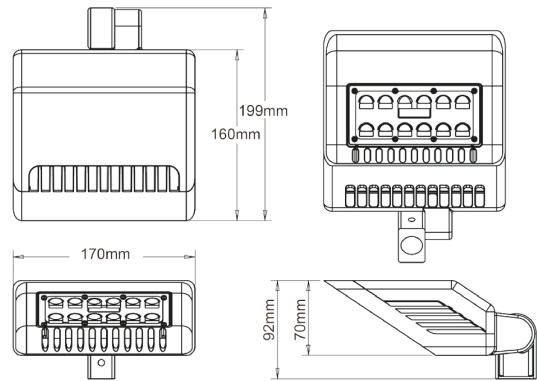

### SPECIFICATIONS

|                          |                     |
|--------------------------|---------------------|
| Lightsource Type:        | LED (built in)      |
| System Power [W]:        | 40W                 |
| CCT (Color Temperature): | 4000K               |
| CRI / Ra:                | 80                  |
| Lumen LED (tc=25):       | 4850lm              |
| Beam Angle:              | 150°X60°            |
| Lens (Diffuser):         | Clear               |
| Dimming:                 | None                |
| System Voltage [V]:      | 230V 50Hz           |
| Connection:              | Cable 1m            |
| Mounting:                | Surface, Wall, Sign |
| Lumen/W:                 | 87lm/W              |
| MacAdam (SDCM):          | 3                   |
| Color:                   | Black               |
| Length [mm]:             | 170mm               |
| Height [mm]:             | 199mm               |
| Width [mm]:              | 92mm                |
| Weight [kg]:             | 1,1kg               |

Sign Today Signage Lighting with LED at a very favorable price. Switching to LED-based signage illumination eliminates the constant work of changing of light bulb. Sign Today comes with a 150x60 degree beam angle. This gives a uniform light of 3.5 meters wide.. The luminaire is manufactured in die cast aluminum. Sign Today has built-in LED driver and comes with 1m cable. 50cm stick or wall bracket must be ordered separately. See accessories for options.