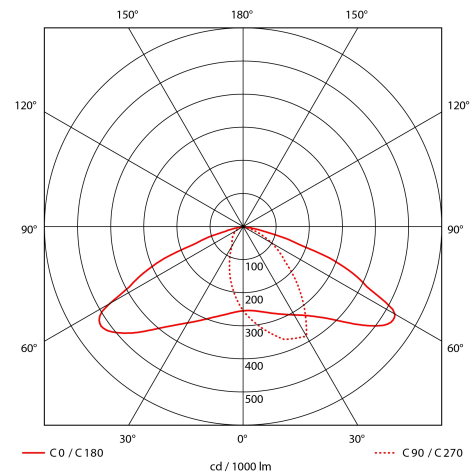

### SPECIFICATIONS

|                          |                     |
|--------------------------|---------------------|
| Lightsource Type:        | LED (built in)      |
| System Power [W]:        | 40W                 |
| CCT (Color Temperature): | 4000K               |
| CRI / Ra:                | 80                  |
| Lumen LED (tc=25):       | 4850lm              |
| Beam Angle:              | 150°X60°            |
| Lens (Diffuser):         | Clear               |
| Dimming:                 | None                |
| System Voltage [V]:      | 230V 50Hz           |
| Connection:              | Cable 1m            |
| Mounting:                | Surface, Wall, Sign |
| Lumen/W:                 | 87lm/W              |
| MacAdam (SDCM):          | 3                   |
| Color:                   | Black               |
| Length [mm]:             | 170mm               |
| Height [mm]:             | 199mm               |
| Width [mm]:              | 92mm                |
| Weight [kg]:             | 1,1kg               |

Sign Today Signage Lighting with LED at a very favorable price. Switching to LED-based signage illumination eliminates the constant work of changing of light bulb. Sign Today comes with a 150x60 degree beam angle. This gives a uniform light of 3.5 meters wide.. The luminaire is manufactured in die cast aluminum. Sign Today has built-in LED driver and comes with 1m cable. 50cm stick or wall bracket must be ordered separately. See accessories for options.