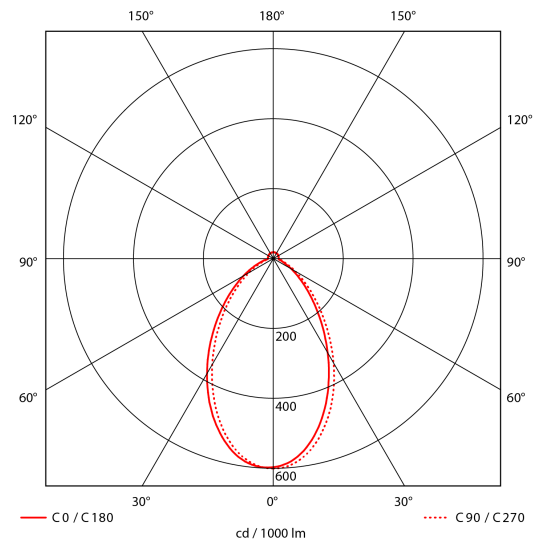

### SPECIFICATIONS

Lightsource Type:	LED (built in)
System Power [W]:	4W
CCT (Color Temperature):	2700K
CRI / Ra:	80
Lumen Output:	380lm
Lumen LED (tc=25):	380lm
Beam Angle:	70°
Lens (Diffuser):	Clear
Dimming:	Depending on Driver
System Voltage [V]:	12VDC/AC
Connection:	Terminal
Mounting:	Recessed, Floor, Furnishings, Furniture
Cut-out [mm]:	Ø57mm
Lifetime [h]:	L80B50: 50 000h
Lumen/W:	74lm/W
MacAdam (SDCM):	2
Color:	Brushed Steel
Length [mm]:	70mm
Height [mm]:	19mm
Width [mm]:	70mm
Weight [kg]:	0,11kg