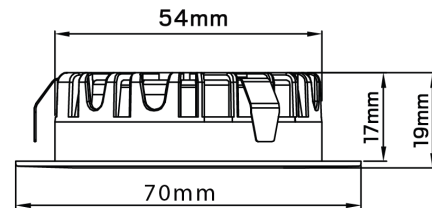

### SPECIFICATIONS

Lightsource Type:	LED (built in)
System Power [W]:	4W
CCT (Color Temperature):	2700K
CRI / Ra:	80
Lumen Output:	380lm
Lumen LED (tc=25):	380lm
Beam Angle:	70°
Lens (Diffuser):	Clear
Dimming:	Depending on Driver
System Voltage [V]:	12VDC/AC
Connection:	Terminal
Mounting:	Recessed, Floor, Furnishings, Furniture
Cut-out [mm]:	Ø57mm
Lifetime [h]:	L80B50: 50 000h
Lumen/W:	74lm/W
MacAdam (SDCM):	2
Color:	Brushed Steel
Length [mm]:	70mm
Height [mm]:	19mm
Width [mm]:	70mm
Weight [kg]:	0,11kg

This furniture downlights makes it very easy to replace from old halogen fittings with LED technology. Integrated push-in terminals enable to use existing dimmer, transformer and wires. Replaces halogen downlights with hole measurements 57-60mm. Connect to 12V AC/DC, and can be dimmed on AC.