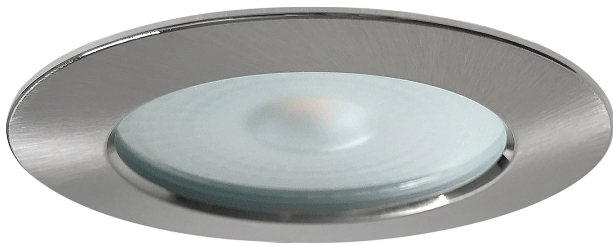

## PRODUCT SHEET

Alcor 12V

Art. no: 2174-70-12

Lighting Solutions

# Alcor 12V

### SPECIFICATIONS

Lightsource Type:	LED (built in)
System Power [W]:	4W
CCT (Color Temperature):	2700K
CRI / Ra:	80
Lumen Output:	380lm
Lumen LED (tc=25):	380lm
Beam Angle:	70°
Lens (Diffuser):	Clear
Dimming:	Depending on Driver
System Voltage [V]:	12VDC/AC
Connection:	Terminal
Mounting:	Recessed, Floor, Furnishings, Furniture
Cut-out [mm]:	Ø57mm
Lifetime [h]:	L80B50: 50 000h
Lumen/W:	74lm/W
MacAdam (SDCM):	2
Color:	Brushed Steel
Length [mm]:	70mm
Height [mm]:	19mm
Width [mm]:	70mm
Weight [kg]:	0,11kg

This furniture downlights makes it very easy to replace from old halogen fittings with LED technology. Integrated push-in terminals enable to use existing dimmer, transformer and wires. Replaces halogen downlights with hole measurements 57-60mm. Connect to 12V AC/DC, and can be dimmed on AC.