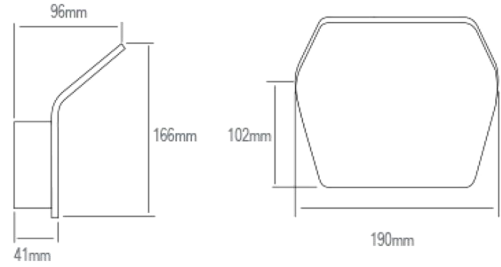

FDV SPEC SHEET

Keops LED 1000lm 830 9W outdoor wall IP55 Anthracite Dim
Art. no: 2313-2-5

Keops LED 1000lm 830 9W outdoor wall IP55 Anthraci

Art. no: 2313-2-5

LIGHT TECHNICAL

Lightsource Type:	LED (built in)
Lumen Output:	936
Lumen LED (tc=25):	1000
CCT (Color Temperature):	3000
CRI / Ra:	80
Color Code:	830
Lens (Diffuser):	Clear

MOUNTING / CONNECTION

Connection:	Terminal
Mounting:	Surface, Wall

PRODUCT

Ingress Protection:	IP55
Length [mm]:	190
Height [mm]:	166
Width [mm]:	96
Weight [kg]:	0,95

ELECTRICAL DATA

Dimming:	Phase-Cut
System Power [W]:	9
System Voltage [V]:	230V 50Hz
Protection Class:	1
Socket / Cap-Base:	N/A
Current Output [mA]:	500