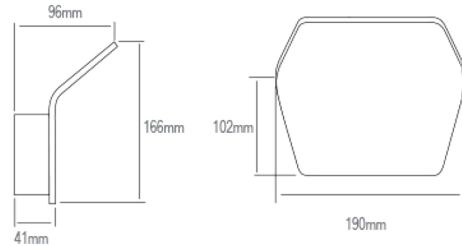

PRODUCT SHEET

Keops LED 1000lm 830 9W outdoor wall IP55 Anthracite Dim
Art. no: 2313-2-5

Lighting Solutions

Keops LED 1000lm 830 9W outdoor wall IP55 Anthraci

SPECIFICATIONS	
Lightsource Type:	LED (built in)
System Power [W]:	9W
CCT (Color Temperature):	3000K
CRI / Ra:	80
Lumen Output:	936lm
Lumen LED (tc=25):	1000lm
Lens (Diffuser):	Clear
Dimming:	Phase-Cut
System Voltage [V]:	230V 50Hz
Connection:	Terminal
Mounting:	Surface, Wall
Lumen/W:	104lm/W
Length [mm]:	190mm
Height [mm]:	166mm
Width [mm]:	96mm
Weight [kg]:	0,95kg