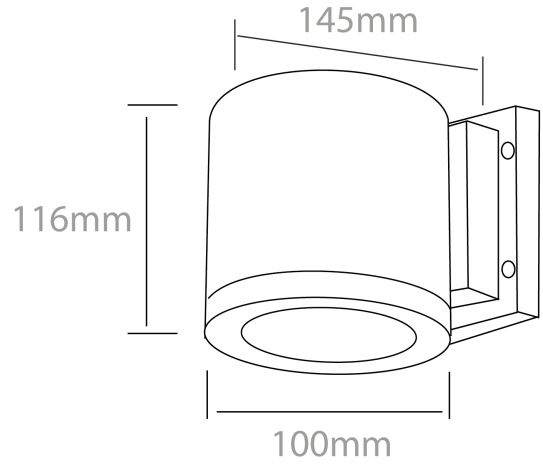

FDV SPEC SHEET

Moby Up or Down

Art. no: 2313-7-3

Lighting Solutions

Moby Up or Down

230V
50Hz

Art. no: 2313-7-3

LIGHT TECHNICAL

Lightsource Type:	LED (built in)
Lumen Output:	935
Beam Angle:	35°
CCT (Color Temperature):	3000
CRI / Ra:	82
Color Code:	830
Lens (Diffuser):	Clear

MOUNTING / CONNECTION

Connection:	Terminal
Mounting:	Surface, Wall

PRODUCT

Ingress Protection:	IP55
Lifetime [h]:	30 000
Color:	White
Length [mm]:	146
Height [mm]:	116
Width [mm]:	100

ELECTRICAL DATA

Dimming:	None
System Power [W]:	9
System Voltage [V]:	230V 50Hz
Current Output [mA]:	500