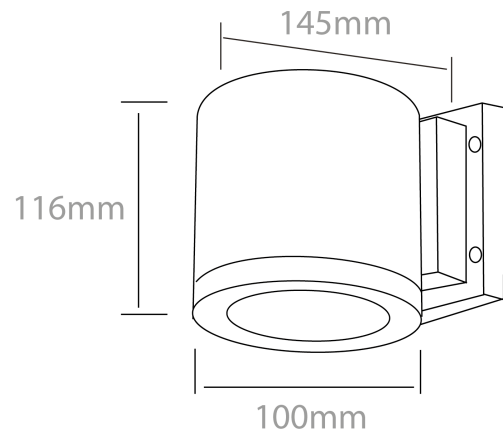

PRODUCT SHEET

Moby Up or Down

Art. no: 2313-7-3

Lighting Solutions

Moby Up or Down

SPECIFICATIONS

Lightsource Type:	LED (built in)
System Power [W]:	9W
CCT (Color Temperature):	3000K
CRI / Ra:	82
Lumen Output:	935lm
Beam Angle:	35°
Lens (Diffuser):	Clear
Dimming:	None
System Voltage [V]:	230V 50Hz
Connection:	Terminal
Mounting:	Surface, Wall
Lifetime [h]:	30 000h
Lumen/W:	104lm/W
Color:	White
Length [mm]:	146mm
Height [mm]:	116mm
Width [mm]:	100mm