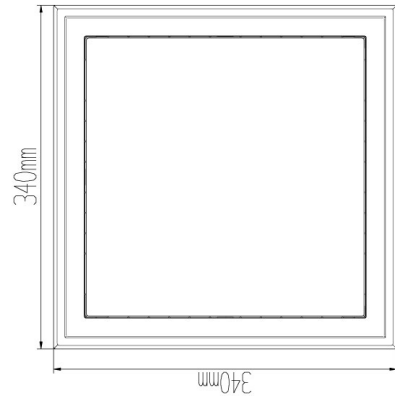

PRODUCT SHEET

Ancha Square 2500lm 830 110° 30W Dark Grey Quickconnect
Art. no: 2355-110-7

Lighting Solutions

Ancha Square 2500lm 830 110° 30W Dark Grey Quickc

SPECIFICATIONS

Lightsource Type:	LED (built in)
System Power [W]:	30W
CCT (Color Temperature):	3000K
CRI / Ra:	80
Lumen Output:	2329lm
Lumen LED (tc=25):	2500lm
Beam Angle:	110°
Lens (Diffuser):	Opal
Dimming:	None
System Voltage [V]:	230V 50Hz
Connection:	QuickConnect
Mounting:	Surface, Wall, Ceiling
Lumen/W:	78lm/W
Length [mm]:	340mm
Height [mm]:	50mm
Width [mm]:	340mm
Weight [kg]:	2,32kg