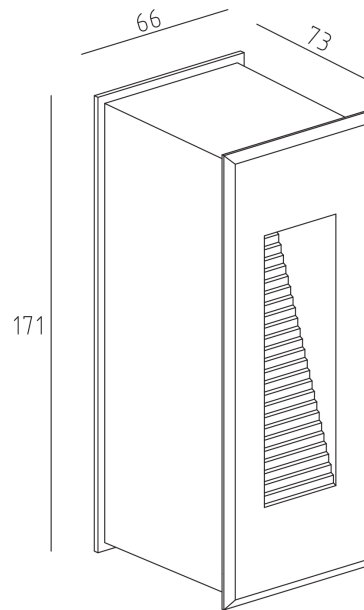

**FDV SPEC SHEET**  
 Wall 3x1W 830 20° Antracite  
 Art. no: 2513-LED

*Lighting Solutions*

## Wall 3x1W 830 20° Antracite

Art. no: 2513-LED

### MOUNTING / CONNECTION

Connection:	Cable 0.2m
Mounting:	Recessed, Wall

### PRODUCT

Ingress Protection:	IP65
Lifetime [h]:	50 000
Color:	Antracite
Length [mm]:	73
Height [mm]:	171
Width [mm]:	66
Housing Material :	Aluminium