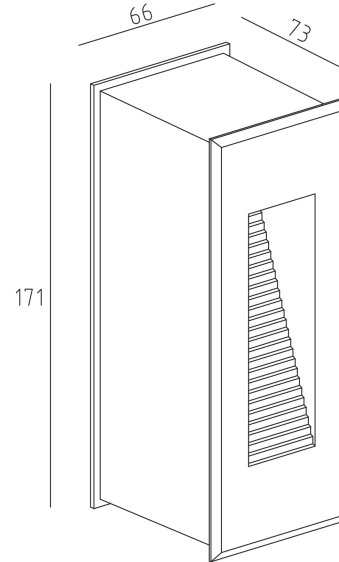

PRODUCT SHEET

Wall 3x1W 830 20° Antracite

Art. no: 2513-LED

Lighting Solutions

Wall 3x1W 830 20° Antracite

SPECIFICATIONS

Lightsource Type:	LED (built in)
System Power [W]:	3W
CCT (Color Temperature):	3000K
CRI / Ra:	80
Lumen Output:	100lm
Lumen LED (tc=25):	150lm
Beam Angle:	20
System Voltage [V]:	230V 50Hz
Connection:	Cable 0.2m
Mounting:	Recessed, Wall
Lifetime [h]:	50 000h
Color:	Antracite
Length [mm]:	73mm
Height [mm]:	171mm
Width [mm]:	66mm