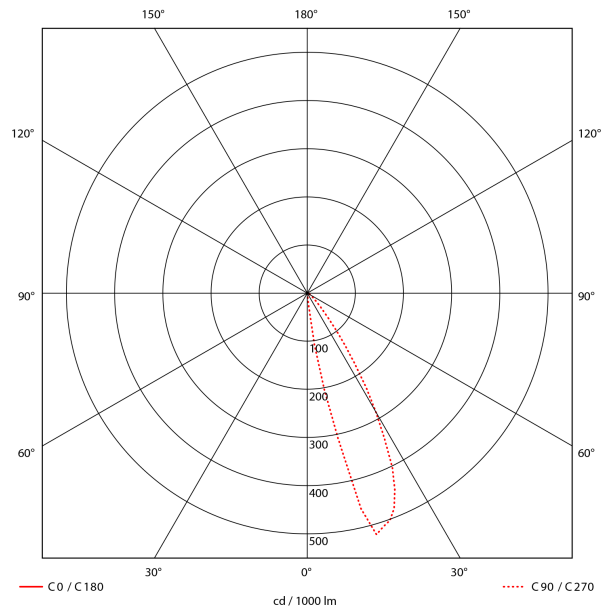

PRODUCT SHEET

Wall 3x1W 830 20° Antracite

Art. no: 2513-LED

Lighting Solutions

Wall 3x1W 830 20° Antracite

SPECIFICATIONS

Lightsource Type:	LED (built in)
System Power [W]:	3W
CCT (Color Temperature):	3000K
CRI / Ra:	80
Lumen Output:	100lm
Lumen LED (tc=25):	150lm
Beam Angle:	20
System Voltage [V]:	230V 50Hz
Connection:	Cable 0.2m
Mounting:	Recessed, Wall
Lifetime [h]:	50 000h
Color:	Antracite
Length [mm]:	73mm
Height [mm]:	171mm
Width [mm]:	66mm