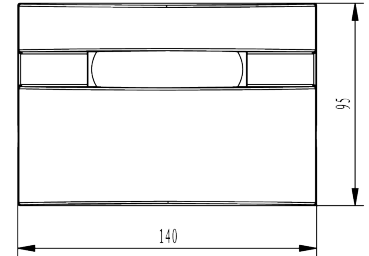

FDV SPEC SHEET

Skat 330lm 830 4° 6W Quickconnect Dark Grey
Art. no: 2535-4-7

Skat 330lm 830 4° 6W Quickconnect Dark Grey

Art. no: 2535-4-7

LIGHT TECHNICAL

Lumen LED (tc=25):	330
Beam Angle:	4°
CCT (Color Temperature):	3000
CRI / Ra:	80
Color Code:	830
Lens (Diffuser):	Clear

MOUNTING / CONNECTION

Connection:	QuickConnect
Mounting:	Surface, Ground

PRODUCT

Ingress Protection:	IP65
Impact Protection:	IK08
Operating Temperature [°C]:	-20 - 50
Length [mm]:	140
Height [mm]:	95
Width [mm]:	62
Weight [kg]:	0,64