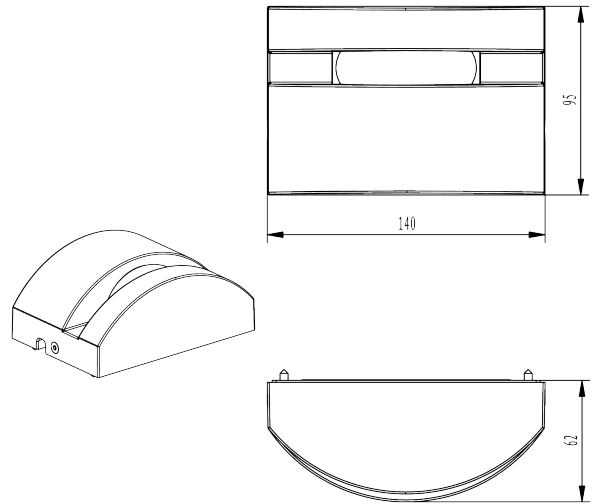

## PRODUCT SHEET

Skat 330lm 830 4° 6W Quickconnect Dark Grey

Art. no: 2535-4-7

Lighting Solutions

### SPECIFICATIONS

System Power [W]:	6W
CCT (Color Temperature):	3000K
CRI / Ra:	80
Lumen LED (tc=25):	330lm
Beam Angle:	4°
Lens (Diffuser):	Clear
Dimming:	None
System Voltage [V]:	230V 50Hz
Connection:	QuickConnect
Mounting:	Surface, Ground
Lumen/W:	15lm/W
Length [mm]:	140mm
Height [mm]:	95mm
Width [mm]:	62mm
Weight [kg]:	0,64kg