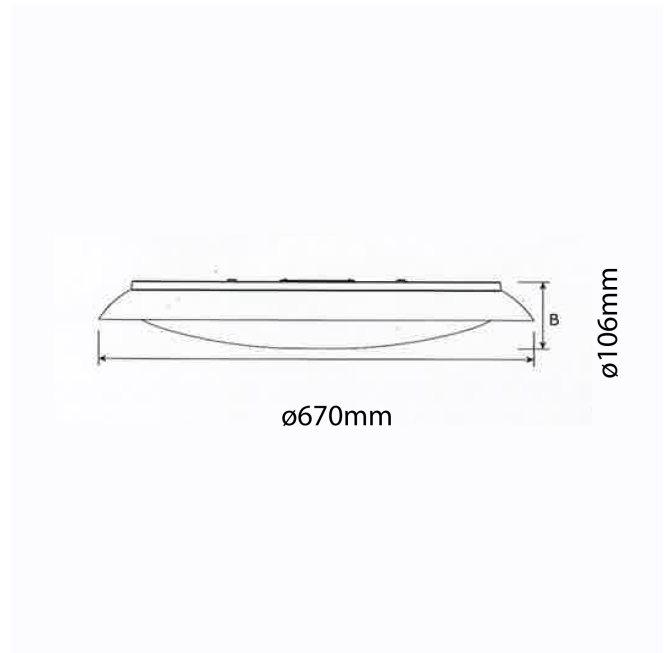

## FDV SPEC SHEET

Syrma 3750lm 830/840/857 120° 45W WH

Art. no: 3015-120-3

Lighting Solutions

### LIGHT TECHNICAL

Lightsource Type:	LED (built in)
Lumen Output:	3275 (3000K)
Lumen LED (tc=25):	3750
Beam Angle:	120°
CCT (Color Temperature):	3/4/5700
CRI / Ra:	80
Color Code:	830/840/857
MacAdam (SDCM):	3
Lens (Diffuser):	Opal

### PRODUCT

Ingress Protection:	IP20
Lifetime [h]:	L80B50: 50 000
Color:	White
Height [mm]:	106
Width [mm]:	670
Weight [kg]:	2,8