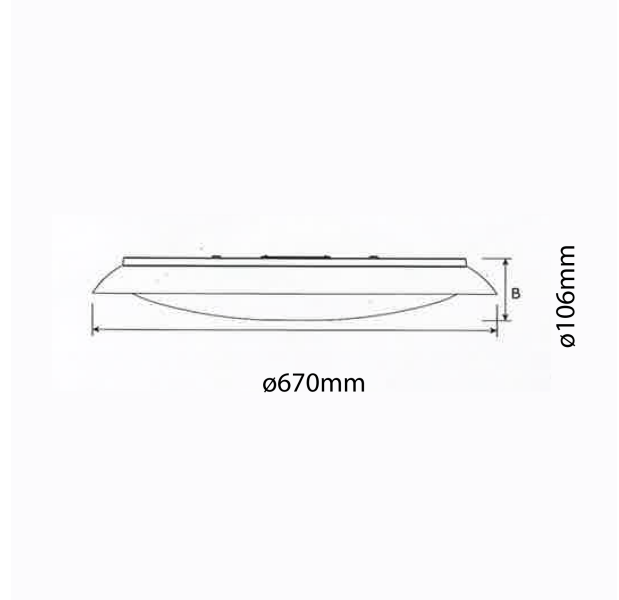

PRODUCT SHEET

Syrma 3750lm 830/840/857 120° 45W WH

Art. no: 3015-120-3

Lighting Solutions

Syrma 3750lm 830/840/857 120° 45W WH

SPECIFICATIONS

Lightsource Type:	LED (built in)
System Power [W]:	45W
CCT (Color Temperature):	3/4/5700
CRI / Ra:	80
Lumen Output:	3275 (3000K)lm
Lumen LED (tc=25):	3750lm
Beam Angle:	120°
Lens (Diffuser):	Opal
Dimming:	None
System Voltage [V]:	230V 50Hz
Mounting:	Surface, Ceiling
Lifetime [h]:	L80B50: 50 000h
Lumen/W:	83lm/W
MacAdam (SDCM):	3
Color:	White
Height [mm]:	106mm
Width [mm]:	670mm
Weight [kg]:	2,8kg