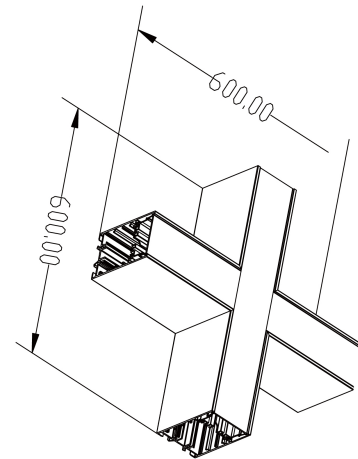

# Ledline

SPECIFICATIONS	
Lightsource Type:	LED (built in)
System Power [W]:	40W
CCT (Color Temperature):	3000K
CRI / Ra:	80
Lumen Output:	3650lm
Lumen LED (tc=25):	4400lm
Beam Angle:	110
Lens (Diffuser):	Opal
Dimming:	None
System Voltage [V]:	230V 50Hz
Connection:	LEDLine 5-pin
Mounting:	Recessed, Surface, Ceiling, Pendant
Lifetime [h]:	L70B50: 50 000h
Lumen/W:	92lm/W
Color:	White
Length [mm]:	600mm
Height [mm]:	84mm
Width [mm]:	600mm
Weight [kg]:	3,68kg

LEDline is a modern linear LED system for seamless lighting. It is based on modular chassis details allowing for seamless extensions through both straight connectors, 90 degrees corners and X-crosses. This allows light designers to make tailor fit lighting systems in an easy manner. The chassis details assure easy installation without failures. Add 1 pc 8050-05 for each mains supply (each row or standalone). Also add mounting accessories.