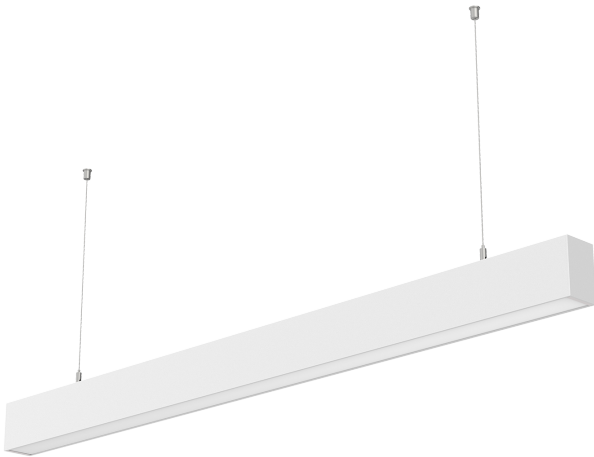

## PRODUCT SHEET

Ledline

Art. no: 805006-3

Lighting Solutions

# Ledline

SPECIFICATIONS	
Lightsource Type:	LED (built in)
System Power [W]:	40W
CCT (Color Temperature):	3000K
CRI / Ra:	80
Lumen Output:	3650lm
Lumen LED (tc=25):	4400lm
Beam Angle:	110
Lens (Diffuser):	Opal
Dimming:	None
System Voltage [V]:	230V 50Hz
Connection:	LEDLine 5-pin
Mounting:	Recessed, Surface, Ceiling, Pendant
Lifetime [h]:	L70B50: 50 000h
Lumen/W:	92lm/W
Color:	White
Length [mm]:	600mm
Height [mm]:	84mm
Width [mm]:	600mm
Weight [kg]:	3,68kg

LEDline is a modern linear LED system for seamless lighting. It is based on modular chassis details allowing for seamless extensions through both straight connectors, 90 degrees corners and X-crosses. This allows light designers to make tailor fit lighting systems in an easy manner. The chassis details assure easy installation without failures. Add 1 pc 8050-05 for each mains supply (each row or standalone). Also add mounting accessories.