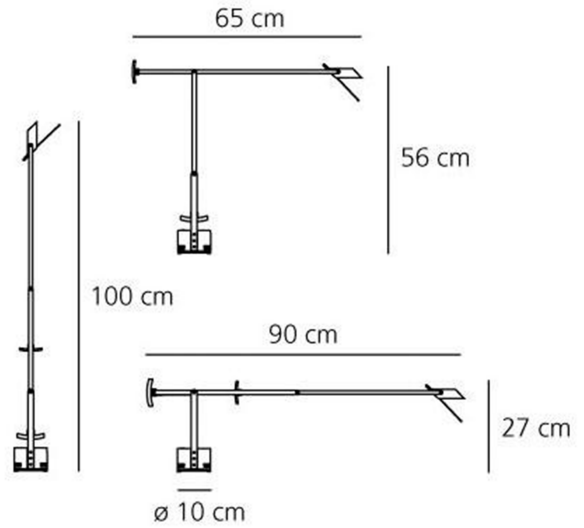

PRODUCT SHEET

Tizio 35

Art. no: A005010

Lighting Solutions

Tizio 35

Range of lamps available in several dimensions, with different finishings. Materials: painted polycarbonate. Tizio LED: head in aluminium. Specification: adjustable counterbalanced arms and head

SPECIFICATIONS

Lightsource Type:	Lightsource not included
Max. Power [W]:	35
Socket / Cap-Base:	GY6.35
Dimming:	Light bulb dependent
System Voltage [V]:	230V 50Hz
Connection:	Terminal
Mounting:	Table
Color:	Black
Length [mm]:	100mm
Height [mm]:	650mm
Width [mm]:	100mm