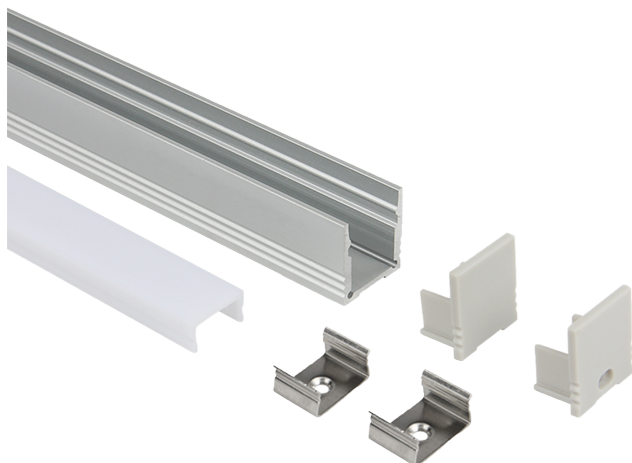

PRODUCT SHEET

Profile U3 Alu 2m 18,5x20mm incl f.cover,end cap, clips

Art. no: A1920

Profile U3 Alu 2m 18,5x20mm incl f.cover,end cap, clip

A 1920

Anodized Aluminum profile for surface mounting. Includes opal cover, 2pcs end cap, 2pcs end cap with hole for cable and mounting clips.

SPECIFICATIONS

Housing:	Aluminium
Lens (Diffuser):	Opal
Color:	Aluminium
Length:	2000mm
Height:	19,9mm
Width:	18,5mm
Weight:	0,525kg