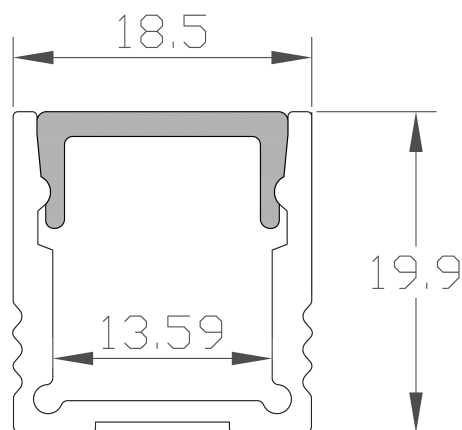

PRODUCT SHEET

Profile U3 Alu 2m 18,5x20mm incl f.cover,end cap, clips

Art. no: A1920

Profile U3 Alu 2m 18,5x20mm incl f.cover,end cap, clip

A 1920

Anodized Aluminum profile for surface mounting. Includes opal cover, 2pcs end cap, 2pcs end cap with hole for cable and mounting clips.

SPECIFICATIONS

Housing:	Aluminium
Lens (Diffuser):	Opal
Color:	Aluminium
Length:	2000mm
Height:	19,9mm
Width:	18,5mm
Weight:	0,525kg