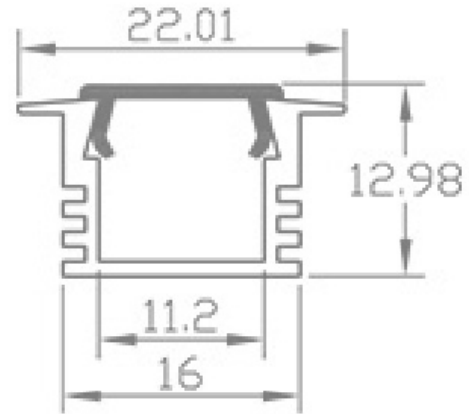

PRODUCT SHEET

Profile T2 Alu 2m 22x13mm incl f. cover,end cap

Art. no: A2212

Lighting Solutions

Profile T2 Alu 2m 22x13mm incl f. cover,end cap

Anodized Aluminum profile for recessed mounting.

SPECIFICATIONS

Lens (Diffuser):	Opal
Color:	Aluminium
Length:	2000mm
Height:	12,98mm
Width:	22,01mm
Weight:	0,216kg