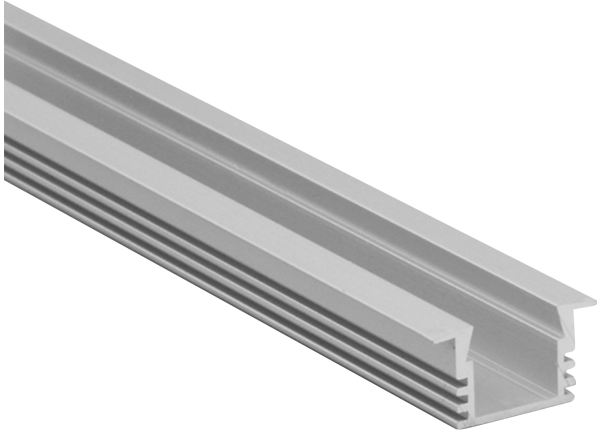

PRODUCT SHEET

Profile T2 Alu 2m 22x13mm incl f. cover,end cap

Art. no: A2212

Lighting Solutions

Profile T2 Alu 2m 22x13mm incl f. cover,end cap

Anodized Aluminum profile for recessed mounting.

SPECIFICATIONS

Lens (Diffuser):	Opal
Color:	Aluminium
Length:	2000mm
Height:	12,98mm
Width:	22,01mm
Weight:	0,216kg