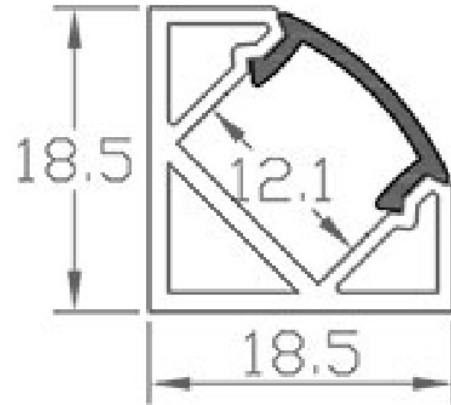

PRODUCT SHEET

Profile Corner Alu 2m 18,5x18,5mm incl f. cover, cap, clips

Art. no: C1919

Lighting Solutions

Profile Corner Alu 2m 18,5x18,5mm incl f. cover, cap, cl

Corner profile in aluminium that can be used both for directly and indirectly lighting. Fits most of our LED-strips. Opal cover, mounting clips, screws and end caps are included.

SPECIFICATIONS

Lens (Diffuser):	Opal
Color:	Aluminium
Length:	2000mm
Height:	18,5mm
Width:	18,5mm
Weight:	0,367kg