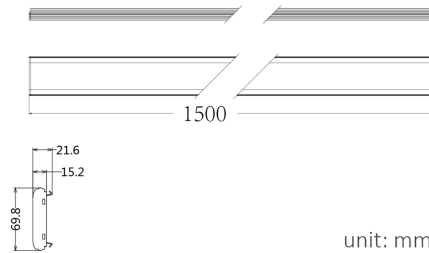

PRODUCT SHEET

Trunk Blank Cover 1500 mm WH

Art. no: CFA-BC15-3

Lighting Solutions

Trunk Blank Cover 1500 mm WH

Blank cover to use on Trunk track. If trunk luminaire is used next to blank cover, use Trunk Cover - CFA-BC00-3 to avoid stray light.

SPECIFICATIONS

Color:	White
Length:	1500mm
Height:	21,6mm
Width:	69,8mm