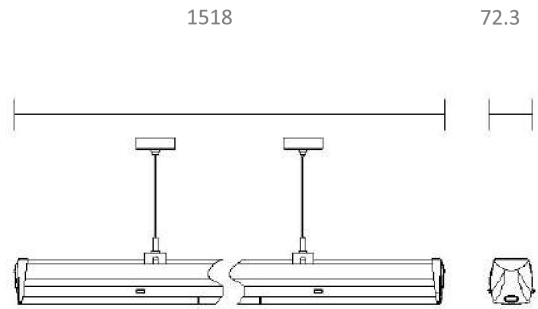

FDV SPEC SHEET

Trunk

Art. no: CFL-2-1550-30WD-08-3-DA

Lighting Solutions

Unit: mm

Trunk

Art. no: CFL-2-1550-30WD-0

LIGHT TECHNICAL

Lightsource Type:	LED (built in)
Lumen Output:	7625
Lumen LED (tc=25):	7800
Beam Angle:	90°
CCT (Color Temperature):	3000
CRI / Ra:	80
Color Code:	830
Lens (Diffuser):	Clear

MOUNTING / CONNECTION

Connection:	Trunk 8-wires
Mounting:	Suspended, Ceiling