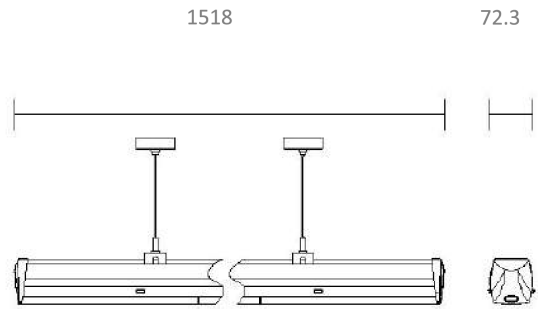

FDV SPEC SHEET

Trunk

Art. no: CFL-2-1550-65WD-08-3-DA

Lighting Solutions

Unit: mm

Trunk

Art. no: CFL-2-1550-65WD-0

LIGHT TECHNICAL

Lightsource Type:	LED (built in)
Lumen LED (tc=25):	7450
Beam Angle:	90°
CCT (Color Temperature):	6500
CRI / Ra:	90
Color Code:	965
Lens (Diffuser):	Clear

MOUNTING / CONNECTION

Connection:	Trunk 8-wires
Mounting:	Suspended, Ceiling