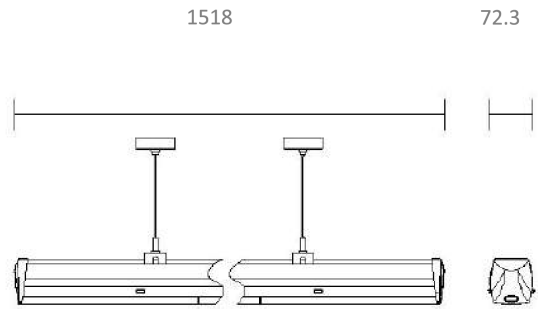

FDV SPEC SHEET

Trunk

Art. no: CFL-2-1550-65WD-08-3

Lighting Solutions

Unit: mm

Trunk

Art. no: CFL-2-1550-65WD-0

LIGHT TECHNICAL

Lightsource Type:	LED (built in)
Lumen Output:	7450
Lumen LED (tc=25):	7800
CCT (Color Temperature):	6500
CRI / Ra:	90
Color Code:	965
Lens (Diffuser):	Clear

MOUNTING / CONNECTION

Connection:	Trunk 8-wires
Mounting:	Suspended, Ceiling

FDV SPEC SHEET

Trunk

Art. no: CFL-2-1550-65WD-08-3

Lighting Solutions

PRODUCT

Ingress Protection:	IP20
Lifetime [h]:	L80B50: 100 000
Color:	White
RAL:	RAL9016
Length [mm]:	1500
Height [mm]:	78,6
Width [mm]:	72,3
Weight [kg]:	1,64