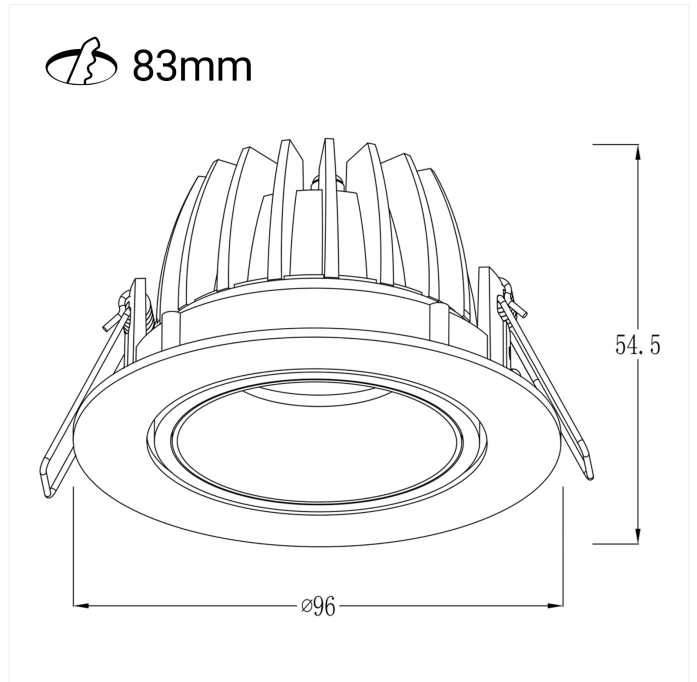

PRODUCT FAMILY SHEET

Helios

Helios

Helios downlight comes with warm white color temperature (2700K) and a secluded light source that gives a comfortable and warm light. The downlight is adjustable and comes with a dimmable driver. Front ring in gold is sold separately.

VERSIONS

Art.No	Effect [W]	Cold Lumen [lm]	Lumen Output [lm]	CCT [K]	Beam Angle [°]	Lens Difuser	CRI [>]	Color	Light Control	Connection
6989-38-3	8	750	545	2700	38°	Clear	90	White	Phase-Cut	QuickConnect
6989-38-32	8	750	640	2700	38°	Clear	90	lack / Whit	Phase-Cut	QuickConnect