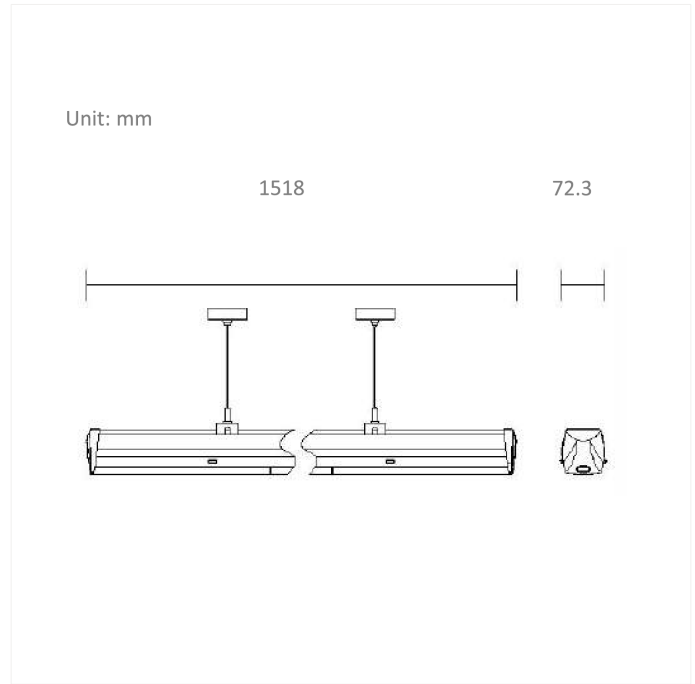

PRODUCT FAMILY SHEET

Trunk

Lighting Solutions

Trunk

Trunk is a premium quality and highly advanced linear pendant light system offering continuous light distribution. We offer a variety of accessories securing easy installation and various layouts ensuring a natural like lighting to any area. The Trunk light fixtures are manufactured in ultra-thin steel plates securing a long-life product. The Trunk fixtures are delivered with all needed installation details in one box and no tools are needed for the installation. Please see technical table below for detailed information. Batteries for emergency: 1 year warranty

VERSIONS

Art.No	Effect [W]	Cold Lumen [lm]	Lumen Output [lm]	CCT [K]	Beam Angle [°]	Lens Difuser	CRI [>]	Color	Light Control	Connection
CFL-1550-E-30 WD-08-3	50	7800	7629	3000		Clear	80	White	None	Trunk 8-wires
CFL-1535-30RS -08-3	35	5600	5259	3000	ight Asymetri	Clear	80	White	None	Trunk 8-wires
CFL-1535-E-30 DS-08-3	35	5600		3000	uble Asymetr	Clear	80	White	None	Trunk 8-wires
CFL-1535-30LS -08-3	35	5600	5259	3000	Left Asymmetric	Clear		White		Trunk 8-wires
CFL-1535-30WD -08-3-DA	35	5600	5443	3000	90°	Clear		White	orridor, DAL	Trunk 8-wires
CFL-1535-40WD -08-3	35	5900	5678	4000	90°	Clear	80	White	None	Trunk 8-wires
CFL-1550-40WD -08-3-DA	50	8500	8116	4000	90°	Clear	80	White	orridor, DAL	Trunk 8-wires
CFL-1550-30SP -08-3-DA	50	7800	7428	3000	30°	Clear	80	White	orridor, DAL	Trunk 8-wires
CFL-1550-30NR -08-3-DA	50	7800	7763	3000	60°	Clear	80	White	orridor, DAL	Trunk 8-wires