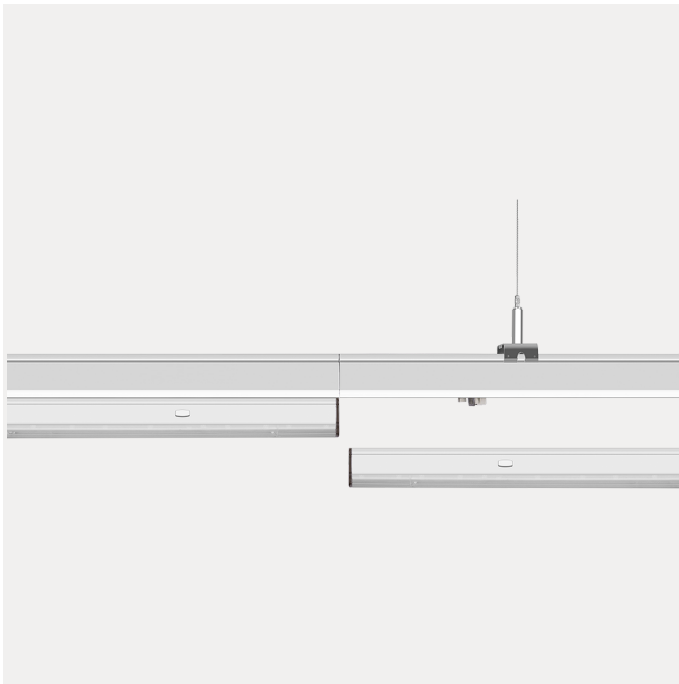

PRODUCT FAMILY SHEET

Trunk

Lighting Solutions

Trunk

Trunk is a premium quality and highly advanced linear pendant light system offering continuous light distribution. We offer a variety of accessories securing easy installation and various layouts ensuring a natural like lighting to any area. The Trunk light fixtures are manufactured in ultra-thin steel plates securing a long-life product. The Trunk fixtures are delivered with all needed installation details in one box and no tools are needed for the installation. Please see technical table below for detailed information. Batteries for emergency: 1 year warranty

VERSIONS

Art.No	Effect [W]	Cold Lumen [lm]	Lumen Output [lm]	CCT [K]	Beam Angle [°]	Lens Difuser	CRI [>]	Color	Light Control	Connection
CFL-1550-E-30 WD-08-3	50	7800	7629	3000		Clear	80	White	None	Trunk 8-wires
CFL-1535-30RS -08-3	35	5600	5259	3000	ight Asymetri	Clear	80	White	None	Trunk 8-wires
CFL-1535-E-30 DS-08-3	35	5600		3000	uble Asymetr	Clear	80	White	None	Trunk 8-wires
CFL-1535-30LS -08-3	35	5600	5259	3000	Left Asymmetric	Clear		White		Trunk 8-wires
CFL-1535-30WD -08-3-DA	35	5600	5443	3000	90°	Clear		White	orridor, DAL	Trunk 8-wires
CFL-1535-40WD -08-3	35	5900	5678	4000	90°	Clear	80	White	None	Trunk 8-wires
CFL-1550-40WD -08-3-DA	50	8500	8116	4000	90°	Clear	80	White	orridor, DAL	Trunk 8-wires
CFL-1550-30SP -08-3-DA	50	7800	7428	3000	30°	Clear	80	White	orridor, DAL	Trunk 8-wires
CFL-1550-30NR -08-3-DA	50	7800	7763	3000	60°	Clear	80	White	orridor, DAL	Trunk 8-wires