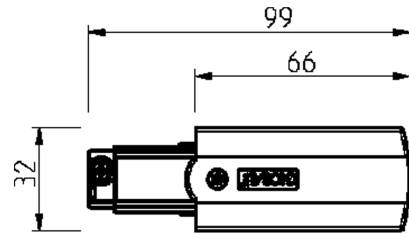

### SPECIFICATIONS

Product:	End Feed Left
Dimmable:	No
Color:	Black
Length:	100mm
Height:	33mm
Width:	30mm
Weight:	0,05kg