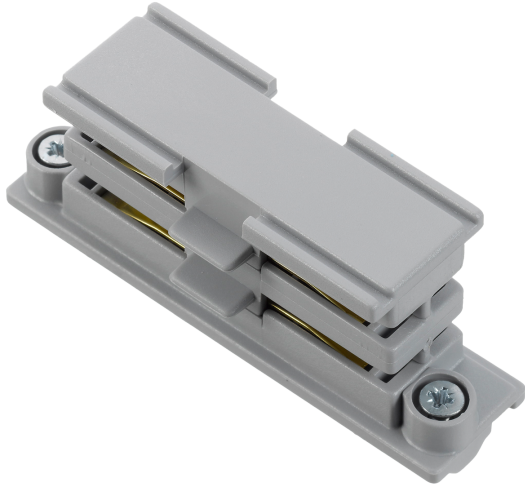

PRODUCT SHEET

Global Pro Straight Connector 3-circuit GR
Art. no: XTS21-1

Lighting Solutions

Global Pro Straight Connector 3-circuit GR

Grey straight connector for Global Pro 3-Circuit track

SPECIFICATIONS

| | |
|-----------|--------------------|
| Product: | Straight Connector |
| Dimmable: | No |
| Color: | Grey |
| Length: | 60mm |
| Height: | 26mm |
| Width: | 20mm |