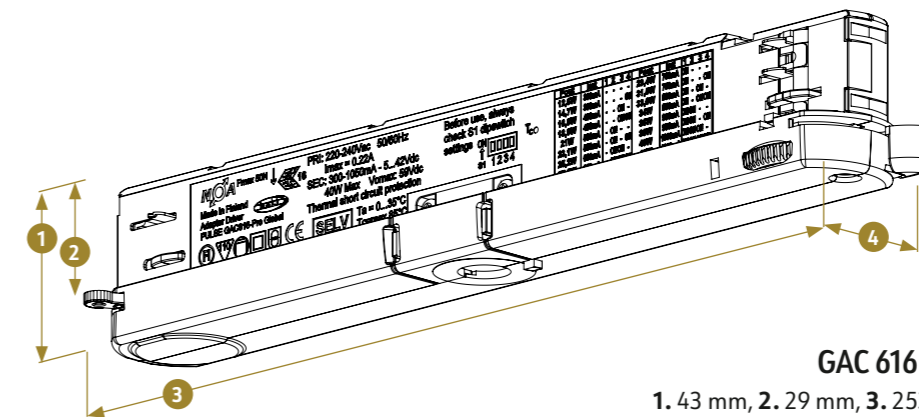

Pulse DALI 3-Circuit Adapter-Drivers

GAC 616
1. 43 mm, 2. 29 mm, 3. 253 mm, 4. 32 mm

Artikkel nr	Description	Color	Current	Max Load	PCS/Package
GAC616-1*	Global Pulse Adapter Driver 3-circuit+DALI 300-1050mA 12,6-40W	Grey	3A	50N	1/100
GAC616-2*	Global Pulse Adapter Driver 3-circuit+DALI 300-1050mA 12,6-40W	Black	3A	50N	1/100
GAC616-3*	Global Pulse Adapter Driver 3-circuit+DALI 300-1050mA 12,6-40W	White	3A	50N	1/100