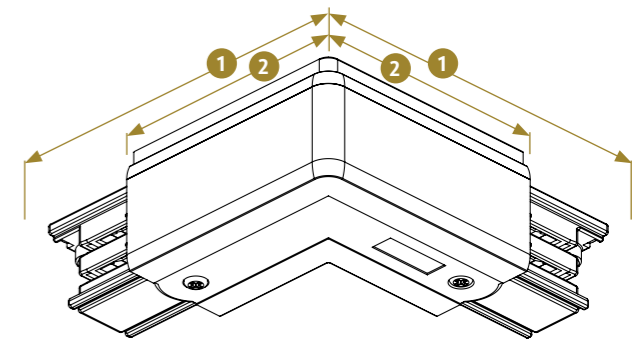

L-feed XTS 34, 35
1. 99 mm, 2. 66 mm

T-feeds

Artikel nr	Polarity Ridge	Color	PCS/Package
XTS36-1		Grey	1/25
XTS36-2		Black	1/25
XTS36-3		White	1/25
XTS37-1*		Grey	1/25
XTS37-2		Black	1/25
XTS37-3		White	1/25
XTS39-1		Grey	1/25
XTS39-2		Black	1/25
XTS39-3		White	1/25
XTS40-1*		Grey	1/25
XTS40-2		Black	1/25
XTS40-3		White	1/25