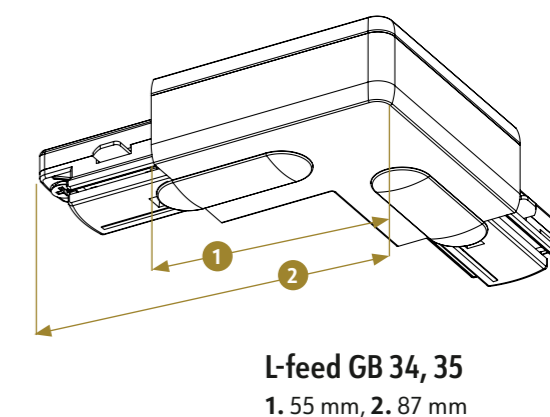

L-feeds

Artikel nr	Polarity Ridge	Color	PCS/Package
GB34-1*		Grey	1/25
GB34-2		Black	1/25
GB34-3		White	1/25
GB35-1*		Grey	1/25
GB35-2		Black	1/25
GB35-3		White	1/25