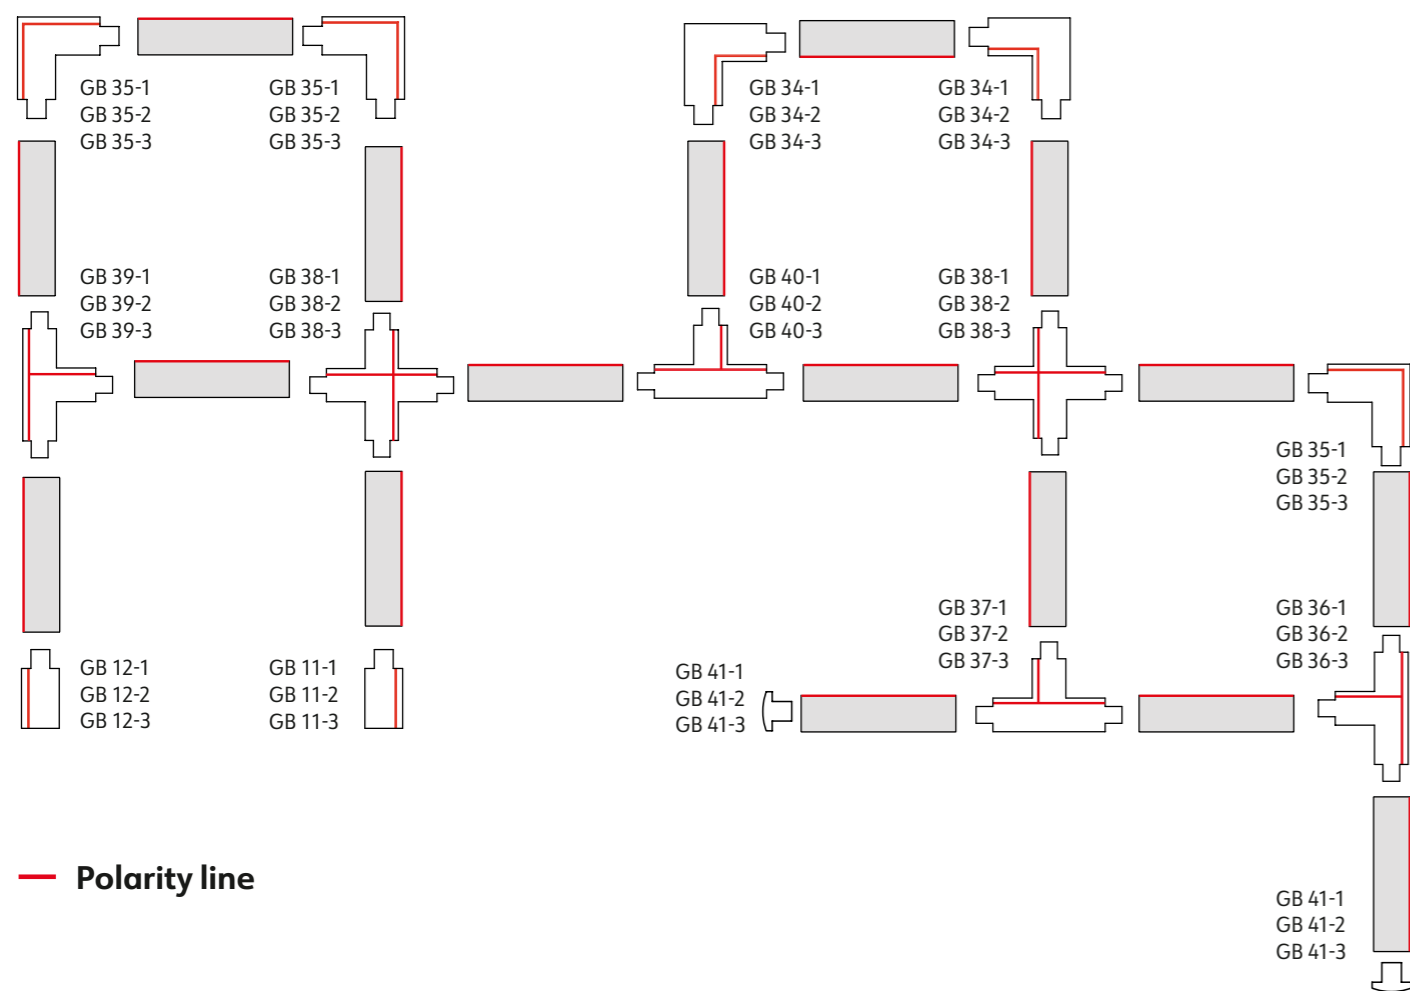

Polarity in Base Trac

Use of L-, T- and X- Feed. Red line indicates polarity ridge

End feeds

Artikel nr	Polarity Ridge	Color	PCS/Package
GB11-1*		Grey	1/100
GB11-2		Black	1/100
GB11-3		White	1/100
GB12-1*		Grey	1/100
GB12-2		Black	1/100
GB12-3		White	1/100