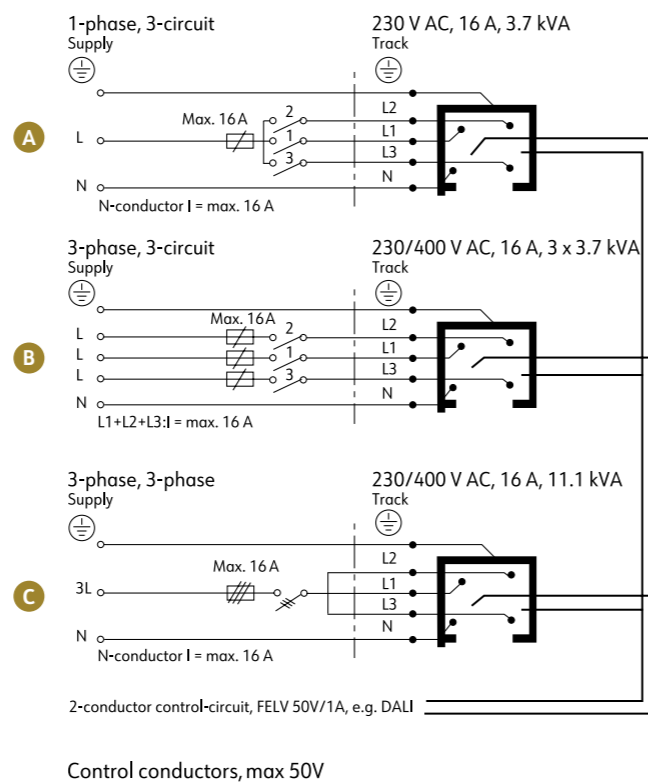

XTSC SURFACE

XTSCF RECESSED

GLOBAL TRAC PULSE CONTROL

Power Conductor Cross-Section: 4,0mm²
Control Conductor Cross-Section: 1,5mm²

Recessed Tracks

XTSF 4100-4300 Recessed

Artikel nr	Length MM	Color
XTSCF6300-1*	3000	Grey
XTSCF6300-2*	3000	Black
XTSCF6300-3*	3000	White