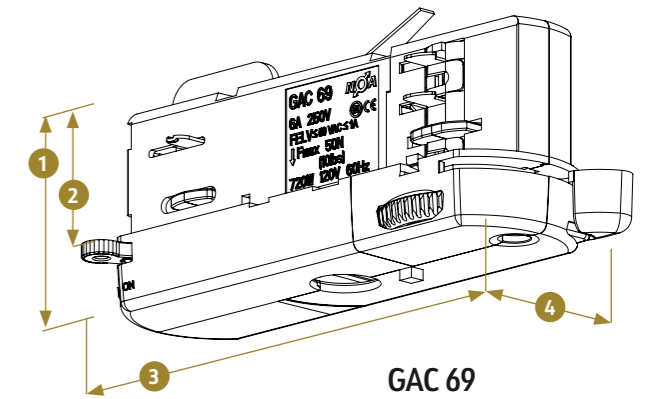

Pulse DALI 3-Circuit Adapters

Artikkel nr	Color	Current	Max Load	PCS/Package
GAC69-1	Grey	6A	50N	1/50
GAC69-2	Black	6A	50N	1/50
GAC69-3	White	6A	50N	1/50

GAC 69
1. 40 mm, 2. 26 mm, 3. 103 mm, 4. 32 mm

Artikkel nr	Color	Current	Max Load	PCS/Package
GAC600-1*	Grey	10A	50N	1/50
GAC600-2*	Black	10A	50N	1/50
GAC600-3*	White	10A	50N	1/50