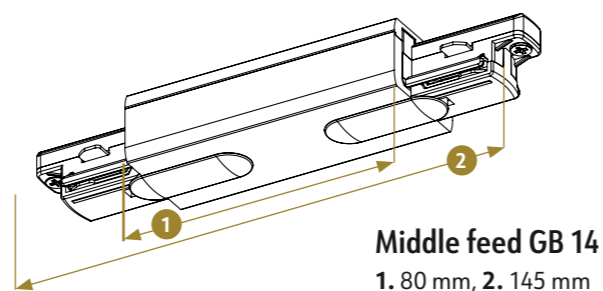

Middle feed

Artikkel nr	Color	PCS/Package
GB14-1*	Grey	1/50
GB14-2	Black	1/50
GB14-3	White	1/50