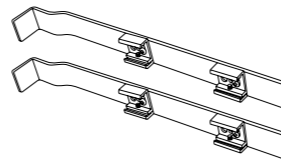

Artikkel nr	Description	Color	Max Load
SKB10-1*	Global Pro/Pulse Ceiling Fast Mounting Clamp	Grey	10N

Artikkel nr	Description	Color	Max Load
SKB10T-2*	Global Pro/Pulse Bracket for T-profile 24mm (T-24)	Black	10N

Artikkel nr	Description	Color	Max Load	PCS/Package
SKB12-1	Global Pro/Pulse Clamp for Rod and Wire	Grey	200N	20/200
SKB12-2	Global Pro/Pulse Clamp for Rod and Wire	Black	200N	20/200
SKB12-3	Global Pro/Pulse Clamp for Rod and Wire	White	200N	20/200

Artikkel nr	Description	Color	Max Load	PCS/Package
SKB12H-1*	Global Pro/Pulse Clamp for Rod and Wire High h=29mm	Grey	200N	100
SKB12H-2*	Global Pro/Pulse Clamp for Rod and Wire High h=29mm	Black	200N	100
SKB12H-3*	Global Pro/Pulse Clamp for Rod and Wire High h=29mm	White	200N	100

Artikkel nr	Description	Color	Max Load	PCS/Package
SKB16-2*	Global Pro/Pulse Suspension Clamp	Black	200N	20/200
SKB16-3	Global Pro/Pulse Suspension Clamp	White	200N	20/200

Artikkel nr	Description	Color	Max Load	PCS/Package
SKB21-1*	Global Pro/Pulse Wall Clamp	Grey	200N	20/200

Artikkel nr	Description	Color	Max Load	PCS/Package
SPW11SK-2/3M	Global Pro/Pulse Snap-on Wire Suspension Kit 3m	Black	150N	1/100
SPW11SK-3/3M	Global Pro/Pulse Snap-on Wire Suspension Kit 3m	White	150N	1/100