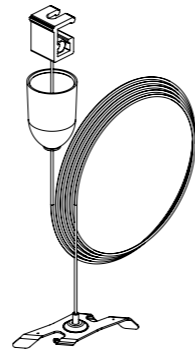

Artikkel nr	Description	Color	Max Load	PCS/Package
SKB16-2*	Global Pro/Pulse Suspension Clamp	Black	200N	20/200
SKB16-3	Global Pro/Pulse Suspension Clamp	White	200N	20/200

Artikkel nr	Description	Color	Max Load	PCS/Package
SKB21-1*	Global Pro/Pulse Wall Clamp	Grey	200N	20/200

Artikkel nr	Description	Color	Max Load	PCS/Package
SPW11SK-2/3M	Global Pro/Pulse Snap-on Wire Suspension Kit 3m	Black	150N	1/100
SPW11SK-3/3M	Global Pro/Pulse Snap-on Wire Suspension Kit 3m	White	150N	1/100