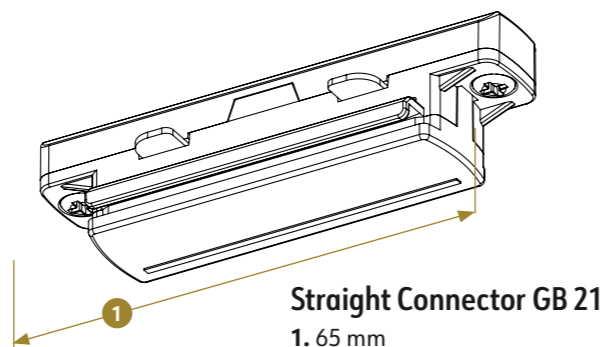

Straight Connector

Artikkel nr	Color	PCS/Package
GB21-1*	Grey	1/100
GB21-2	Black	1/100
GB21-3	White	1/100