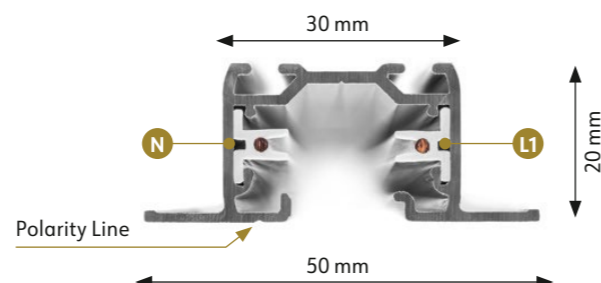

Global Trac Base

Power Conductor Cross-Section: 2,5mm²

CONNECTION

230 V AC, 16 A, 3.7 kW

GB SURFACE

GBF RECESSED

TRACKS

GLOBAL TRAC BASE