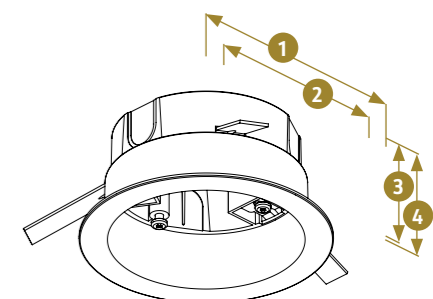

XTSA 71
1. 130 mm, 2. 105 mm, 3. 58 mm, 4. 60 mm