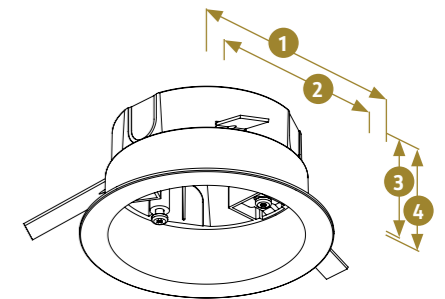

GA 70
1. 100 mm, 2. 32 mm

Artikkel nr	Description	Color
XTSA71-2*	Global Pro Recessed Box for FIX Point GA70	Black
XTSA71-3*	Global Pro Recessed Box for FIX Point GA70	White

XTSA 71
1. 130 mm, 2. 105 mm, 3. 58 mm, 4. 60 mm