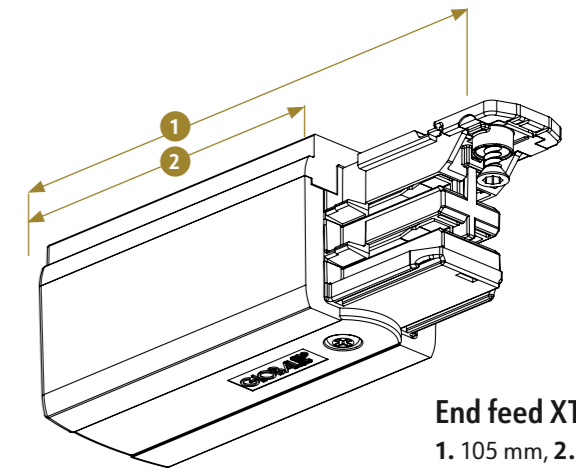

Polarity in Trac Pro

Use of L-, T- and X- Feed. Red line indicates polarity ridge

End feeds

Artikel nr	Polarity Ridge	Color	PCS/Package
XTS11-1		Grey	1/100
XTS11-2		Black	1/100
XTS11-3		White	1/100
XTS12-1		Grey	1/100
XTS12-2		Black	1/100
XTS12-3		White	1/100