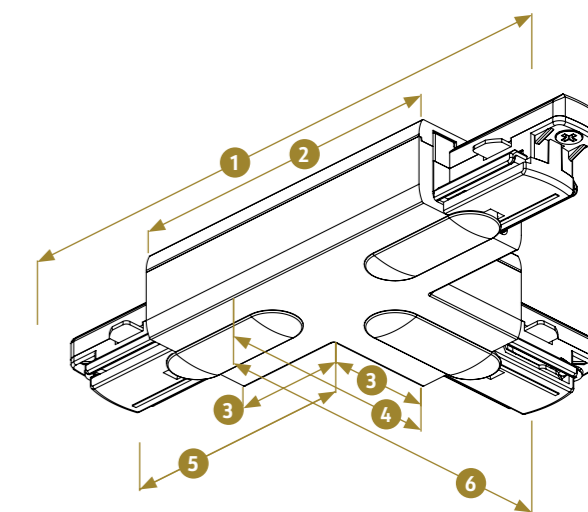

T-feeds

Artikel nr	Polarity Ridge	Color	PCS/Package
GB36-1*		Grey	25/1
GB36-2		Black	25/1
GB36-3		White	25/1
GB37-1*		Grey	25/1
GB37-2*		Black	25/1
GB37-3*		White	25/1
GB39-1*		Grey	25/1
GB39-2*		Black	25/1
GB39-3*		White	25/1
GB40-1*		Grey	25/1
GB40-2*		Black	25/1
GB40-3*		White	25/1