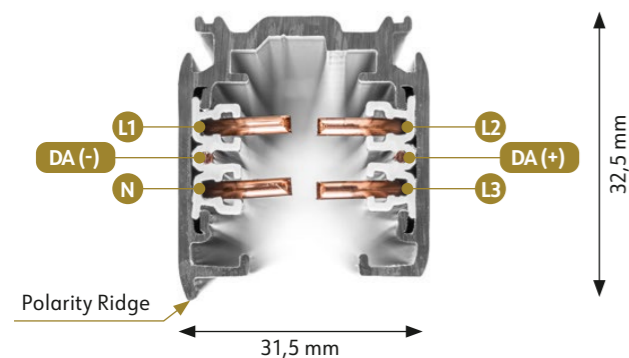

XTSC SURFACE

XTSCF RECESSED