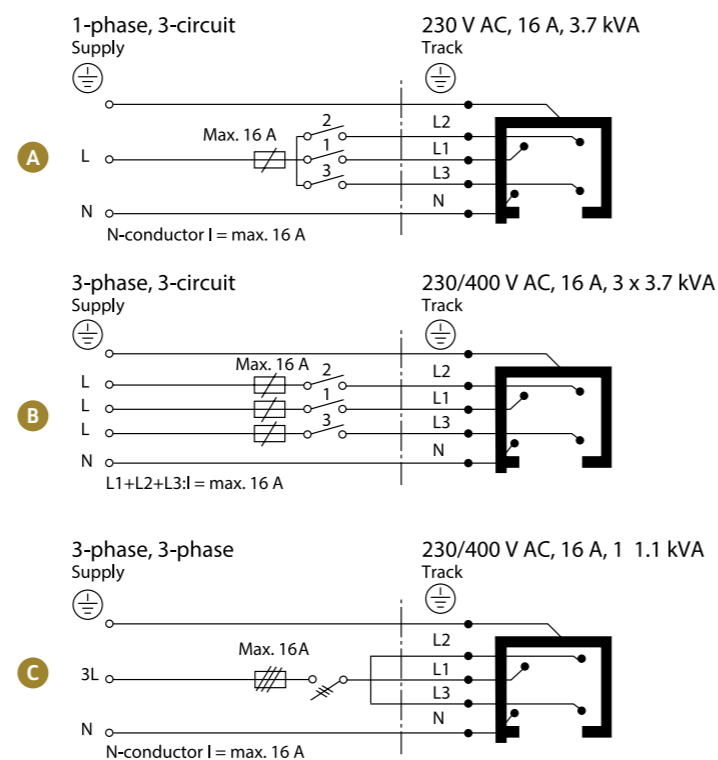

GLOBAL TRAC PRO

Power Conductor Cross-Section: 4,0mm²