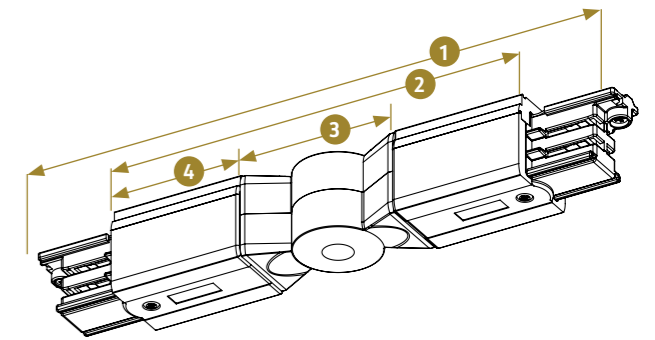

Adjustable Connector

Artikkel nr	Color	PCS/Package
XTS24-1*	Grey	1/25
XTS24-2	Black	1/25
XTS24-3	White	1/25

Adjustable Connector XTS 24
1. 226 mm, 2. 160 mm, 3. 60 mm, 4. 50 mm