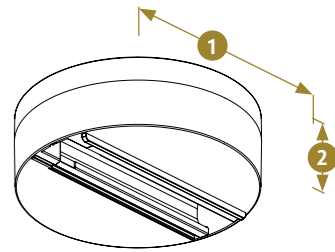

Fix Point

Artikkel nr	Description	Color	PCS/Package
GA70-2	Global Pro Fix Point Surface (GA69/GA100/XTSA68/XTSA67)	Black	1/50
GA70-3	Global Pro Fix Point Surface (GA69/GA100/XTSA68/XTSA67)	White	1/50

GA 70
1. 100 mm, 2. 32 mm

Artikkel nr	Description	Color
XTSA71-2*	Global Pro Recessed Box for FIX Point GA70	Black
XTSA71-3*	Global Pro Recessed Box for FIX Point GA70	White