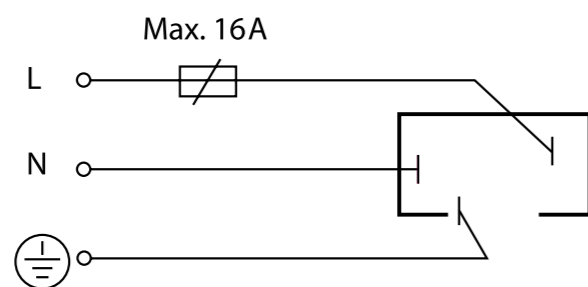

CONNECTION

230 V AC, 16 A, 3.7 kW