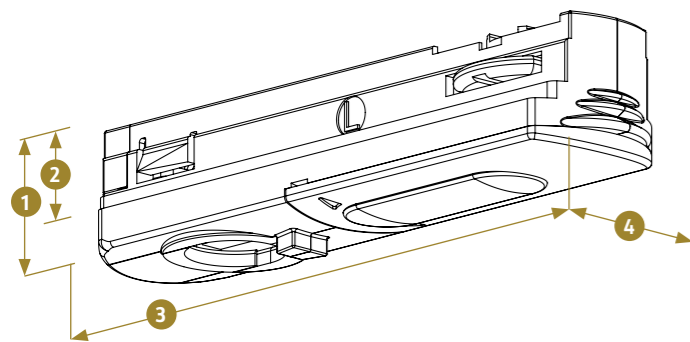

Adapter

Artikkel nr	Description	Color	Current	Max Load
GB66-1*	Adapter 1-circuit	Grey	6A	30N
GB66-2	Adapter 1-circuit	Black	6A	30N
GB66-3	Adapter 1-circuit	White	6A	30N

GB 66 Wiring Options:

- To be used with stranded 0.5 ... 1.0mm² wire
- Slot Connection. The conductors are pressed into the connectors by the connector lid or by the cable mounting tool. GB 66CT.

Adapter 1-circuit GB 66

1. 16 mm, 2. 10 mm, 3. 78 mm, 4. 19 mm

Slot Connection Tool

Slot Connection Tool GB66CT

Nipples

Artikkel nr	Description	Color	Ø ID mm	PCS/Package
GB510-1	Fixed Nipple / Strain Relief Ø7MM	Grey	7mm	100/500
GB510-2	Fixed Nipple / Strain Relief Ø7MM	Black	7mm	100/500
GB510-3	Fixed Nipple / Strain Relief Ø7MM	White	7mm	100/500