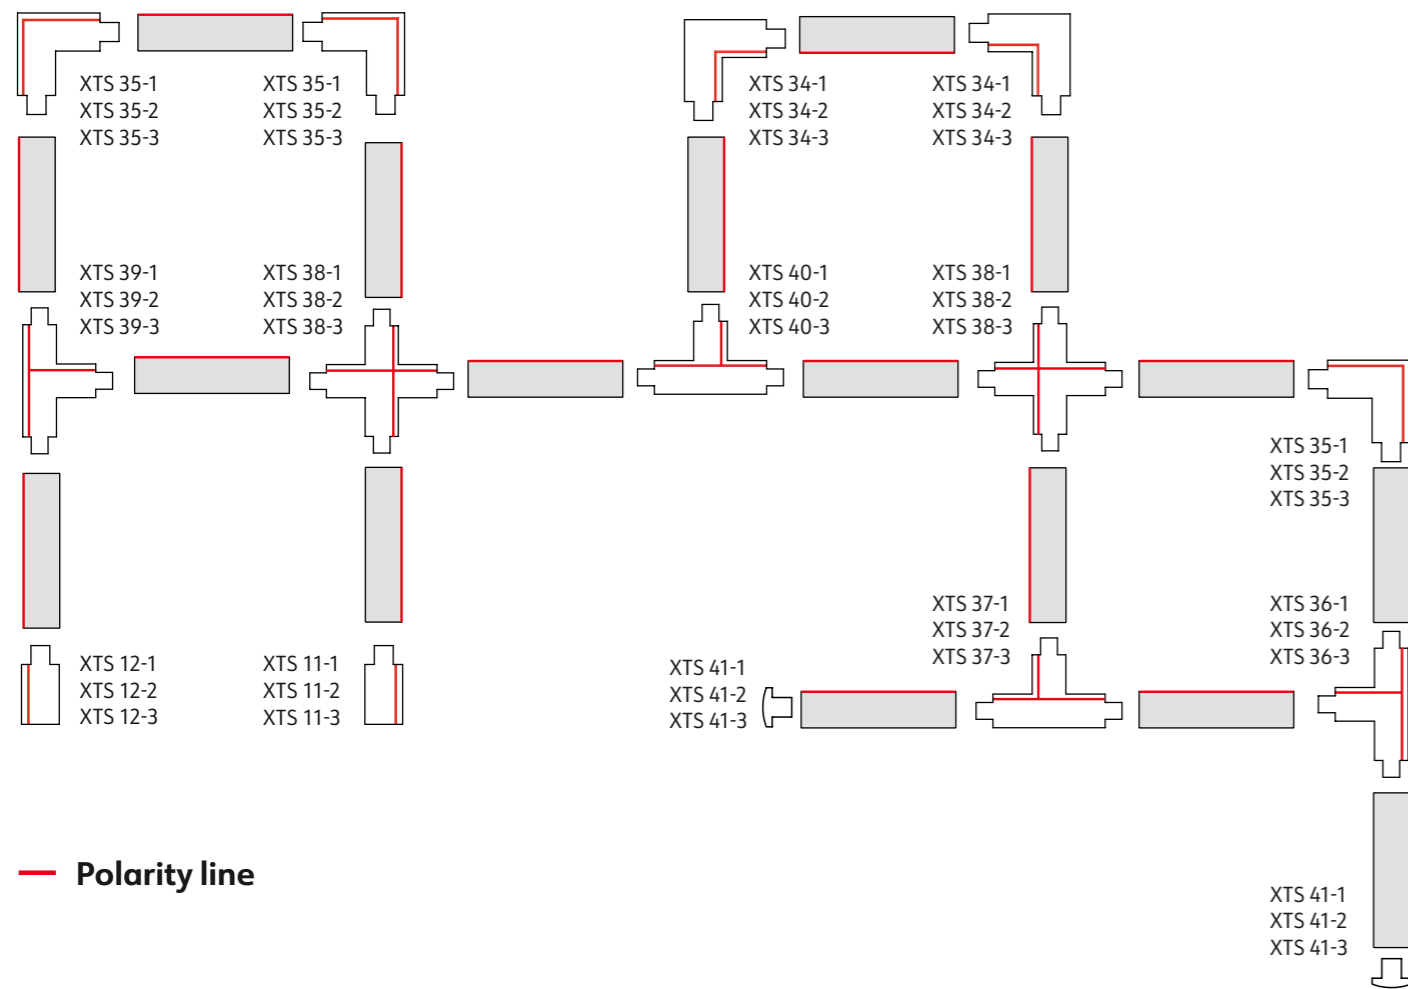

Polarity in Trac Pro

Use of L-, T- and X- Feed. Red line indicates polarity ridge

End feeds

Artikel nr	Polarity Ridge	Color	PCS/Package
XTS11-1		Grey	1/100
XTS11-2		Black	1/100
XTS11-3		White	1/100
XTS12-1		Grey	1/100
XTS12-2		Black	1/100
XTS12-3		White	1/100