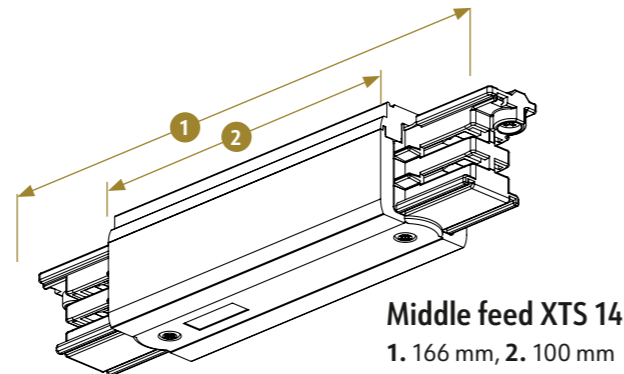

Middle feed

Artikkel nr	Color	PCS/Package
XTS14-1	Grey	1/50
XTS14-2	Black	1/50
XTS14-3	White	1/50