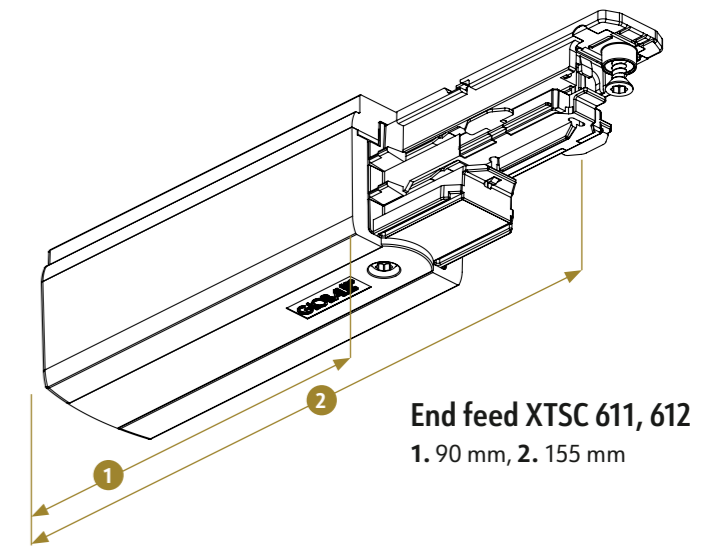

Polarity in Trac Pulse Control

Use of L-, T- and X- Feed. Red line indicates polarity ridge

— Polarity line

End feeds

Artikkel nr	Polarity Ridge	Color	PCS/Package
XTSC611-1		Grey	1/50
XTSC611-2		Black	1/50
XTSC611-3		White	1/50
XTSC612-1		Grey	1/50
XTSC612-2		Black	1/50
XTSC612-3		White	1/50