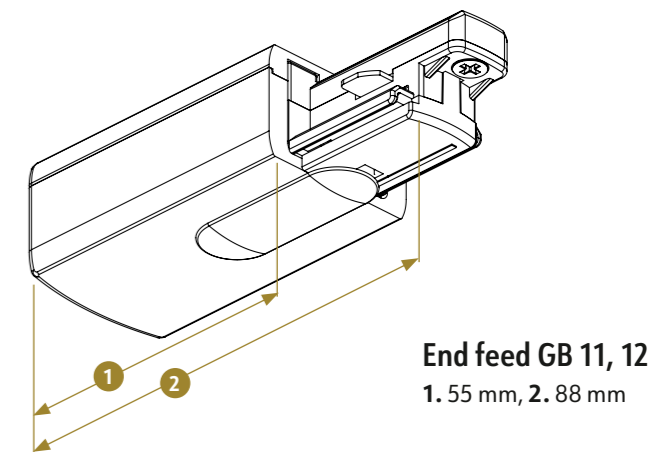

Polarity in Base Trac

Use of L-, T- and X- Feed. Red line indicates polarity ridge

End feeds

Artikel nr	Polarity Ridge	Color	PCS/Package
GB11-1*		Grey	1/100
GB11-2		Black	1/100
GB11-3		White	1/100
GB12-1*		Grey	1/100
GB12-2		Black	1/100
GB12-3		White	1/100