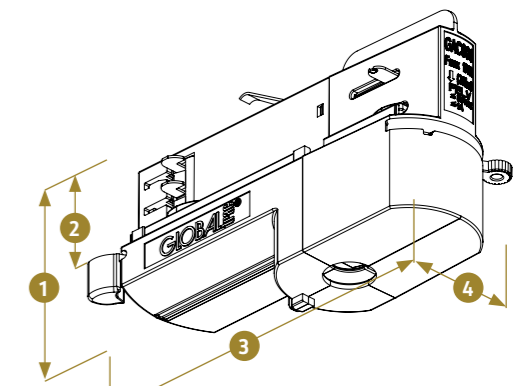

GAC 600
1. 53 mm, 2. 26 mm, 3. 104 mm, 4. 32 mm