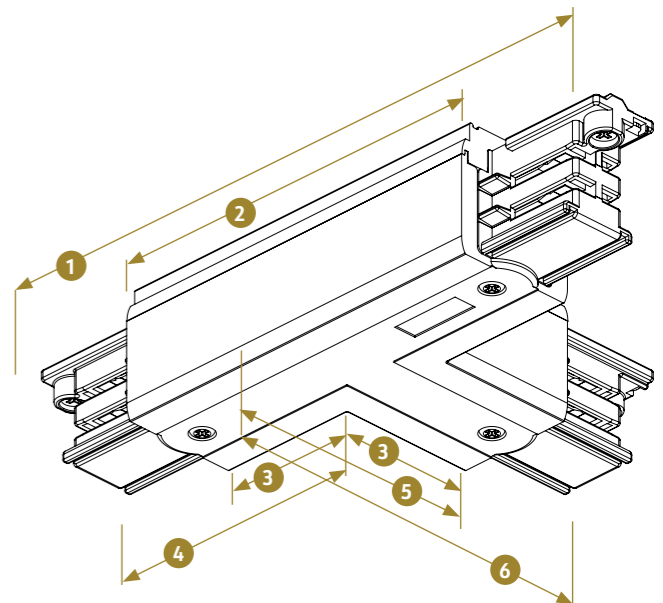

T-feed XTS 36, 37, 39, 40
1. 166 mm, 2. 100 mm, 3. 34 mm,
4. 67 mm, 5. 66 mm, 6. 99 mm