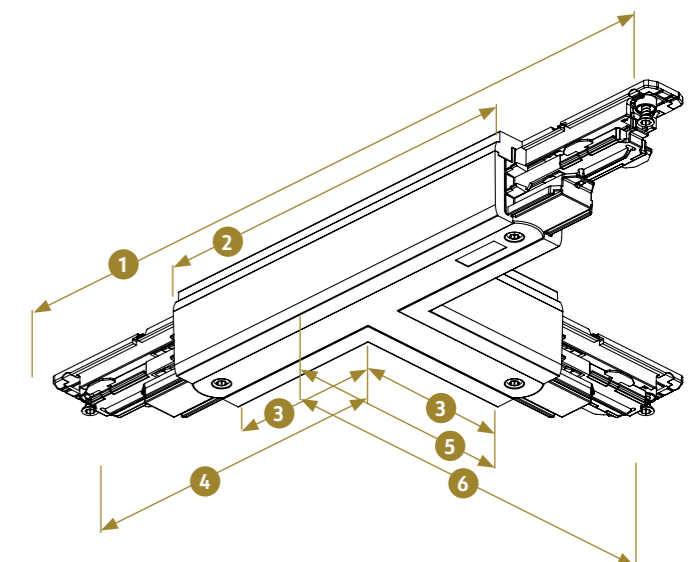

T-feeds

Artikkel nr	Polarity Ridge	Color	PCS/Package
XTSC636-1*		Grey	1/20
XTSC636-2*		Black	1/20
XTSC636-3*		White	1/20
XTSC637-1*		Grey	1/20
XTSC637-2*		Black	1/20
XTSC637-3*		White	1/20
XTSC639-1*		Grey	1/20
XTSC639-2*		Black	1/20
XTSC639-3*		White	1/20
XTSC640-1*		Grey	1/20
XTSC640-2*		Black	1/20
XTSC640-3*		White	1/20