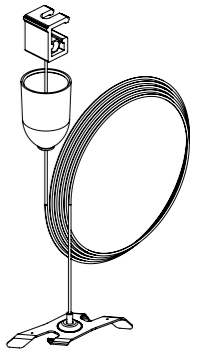

Mounting

Artikkel nr	Description	Color	Max Load
MST1372-1	Wirekit 4m complete w/snap-on for Global Pro/Pulse 10pk	Grey	15N
MST1372-2	Wirekit 4m complete w/snap-on for Global Pro/Pulse 10pk	Black	15N
MST1372-3	Wirekit 4m complete w/snap-on for Global Pro/Pulse 10pk	White	15N

Artikkel nr	Description	Color	Max Load
MST1378-2	Wirekit 8m complete w/snap-on for Global Pro/Pulse 10pk	Black	15N
MST1378-3	Wirekit 8m complete w/snap-on for Global Pro/Pulse 10pk	White	15N

Artikkel nr	Description	Color	Max Load
MST270-2	T-profile bracket (clips) for Global Pro/Pulse track	Black	10N
MST270-3	T-profile bracket (clips) for Global Pro/Pulse track	White	10N

Artikkel nr	Description	Color	Max Load
MST377-1	Extension bracket for Global Pro/Pulse track	Grey	30N
MST377-2	Extension bracket for Global Pro/Pulse track	Black	30N
MST377-3	Extension bracket for Global Pro/Pulse track	White	30N

Artikkel nr	Description	Color	Max Load
MST802-2	Mounting bracket for Global Pro/Pulse track (2 pcs)	Black	15N
MST802-3	Mounting bracket for Global Pro/Pulse track (2 pcs)	White	15N

Artikkel nr	Description	Color	Max Load
SKB10-1*	Global Pro/Pulse Ceiling Fast Mounting Clamp	Grey	10N

Artikkel nr	Description	Color	Max Load
SKB10T-2*	Global Pro/Pulse Bracket for T-profile 24mm (T-24)	Black	10N

Artikkel nr	Description	Color	Max Load	PCS/Package
SKB12-1	Global Pro/Pulse Clamp for Rod and Wire	Grey	200N	20/200
SKB12-2	Global Pro/Pulse Clamp for Rod and Wire	Black	200N	20/200
SKB12-3	Global Pro/Pulse Clamp for Rod and Wire	White	200N	20/200