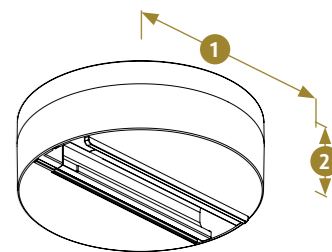

Fix Point

Artikkel nr	Description	Color	PCS/Package
GA70-2	Global Pro Fix Point Surface (GA69/GA100/XTSA68/XTSA67)	Black	1/50
GA70-3	Global Pro Fix Point Surface (GA69/GA100/XTSA68/XTSA67)	White	1/50

GA 70
1. 100 mm, 2. 32 mm

Artikkel nr	Description	Color
XTSA71-2*	Global Pro Recessed Box for FIX Point GA70	Black
XTSA71-3*	Global Pro Recessed Box for FIX Point GA70	White