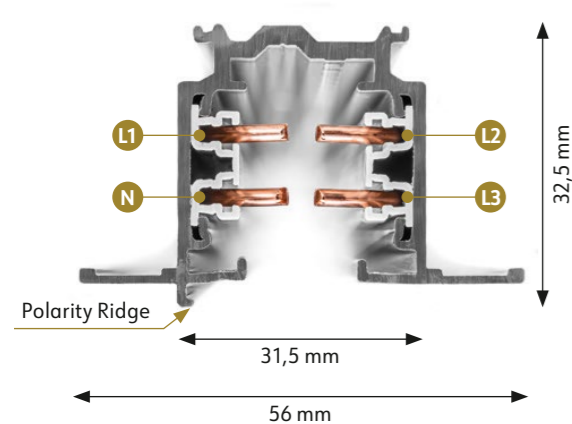

GLOBAL TRAC PRO

THREE-CIRCUIT TRACK

Global Trac Pro is the most sold threecircuit lighting track system in the world. It is the quality choice of professionals and lighting manufacturers. Long experience and 100% quality assurance ensure problem-free operation.

GLOBAL Trac Pro's high load capacity and circuit-specific control option can be used in various spaces, including shops, department stores, public buildings, restaurants, airports and offices.

Easy to extend

The modular structure of the system makes it easy to extend and adapt to various needs. Modular dimensions help designers fit the system into the appropriate space and also make on-site mounting easier. Reliable connectors ensure fast and easy installation resulting in overall cost savings.

TRACKS

GLOBAL TRAC PRO

Available colours: -1 Global grey, -2 black (RAL 9005), -3 white (RAL 9016).

Surface Mounted / Pendant Tracks

XTS 4100-4400 Surface

Artikel nr	Length MM	Color	PCS/Package
XTS4200-1*	2000	Grey	4/240
XTS4200-2	2000	Black	4/240
XTS4200-3	2000	White	4/240
XTS4300-1	2000	Grey	4/240
XTS4300-2	3000	Black	4/240
XTS4300-3	3000	White	4/240
XTS4400-1	4000	Grey	4/240
XTS4400-2	4000	Black	4/240
XTS4400-3	4000	White	4/240

XTS SURFACE

XTSF RECESSED

GLOBAL TRAC PRO

Power Conductor Cross-Section: 4,0mm²

Recessed Tracks

XTSF 4100-4300 Recessed

Artikel nr	Length MM	Color	PCS/Package
XTSF4200-1*	2000	Grey	6/180
XTSF4200-2*	2000	Black	6/180
XTSF4200-3*	2000	White	6/180
XTSF4300-1*	3000	Grey	6/180
XTSF4300-2*	3000	Black	6/180
XTSF4300-3*	3000	White	6/180
XTSF4400-1*	4000	Grey	6/180
XTSF4400-2*	4000	Black	6/180
XTSF4400-3*	4000	White	6/180

Cover Plates