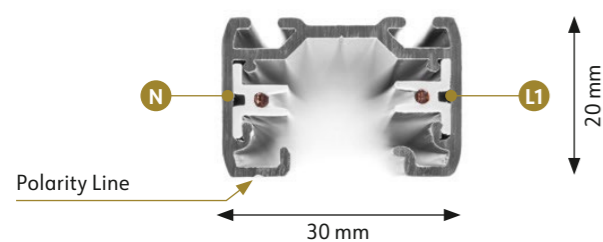

Global Trac Base

Power Conductor Cross-Section: 2,5mm²

CONNECTION

230 V AC, 16 A, 3.7 kW

GB SURFACE

GBF RECESSED

TRACKS

GLOBAL TRAC BASE