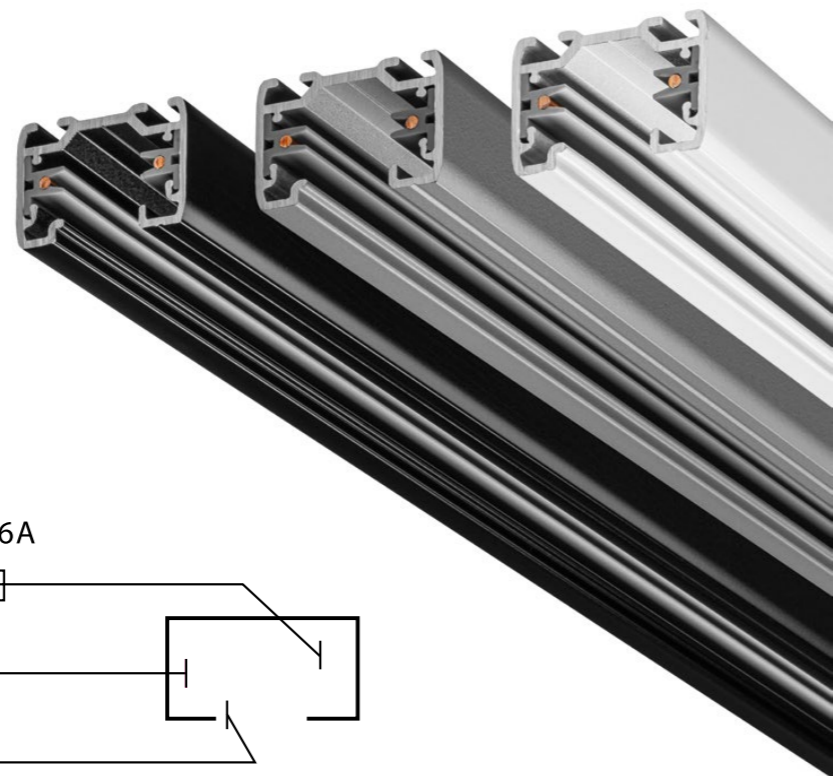

NORLUX®

Lighting Solutions

GLOBAL TRACKS

1-CIRCUIT • 3-CIRCUIT • 3-CIRCUIT DALI
CONNECTORS • ACCESSORIES

GLOBAL TRAC BASE

ONE-CIRCUIT BASIC TRACK

Global Trac Base is a compact, elegant looking one-circuit basic track. The compact track is light to handle and simple to install. Diverse installation options are part of the package. Quick and easy installation results in overall cost savings.

Wide area of use from homes to exhibition stands

GLOBAL Trac Base is for places where the discrete and elegant appearance of the one-circuit track is most useful: homes, shop windows and exhibition structures.