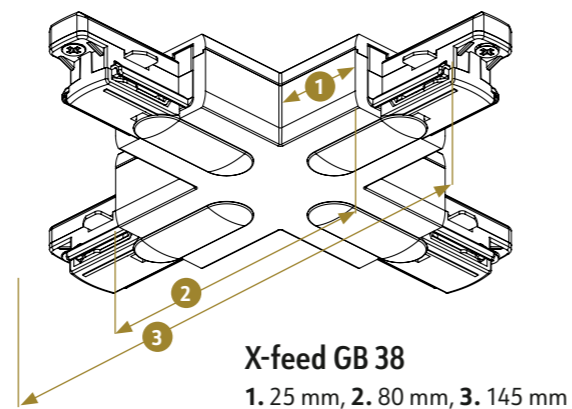

X-feed

Artikkel nr	Polarity Ridge	Color	PCS/Package
GB38-1*		Grey	1/25
GB38-2*		Black	1/25
GB38-3*		White	1/25