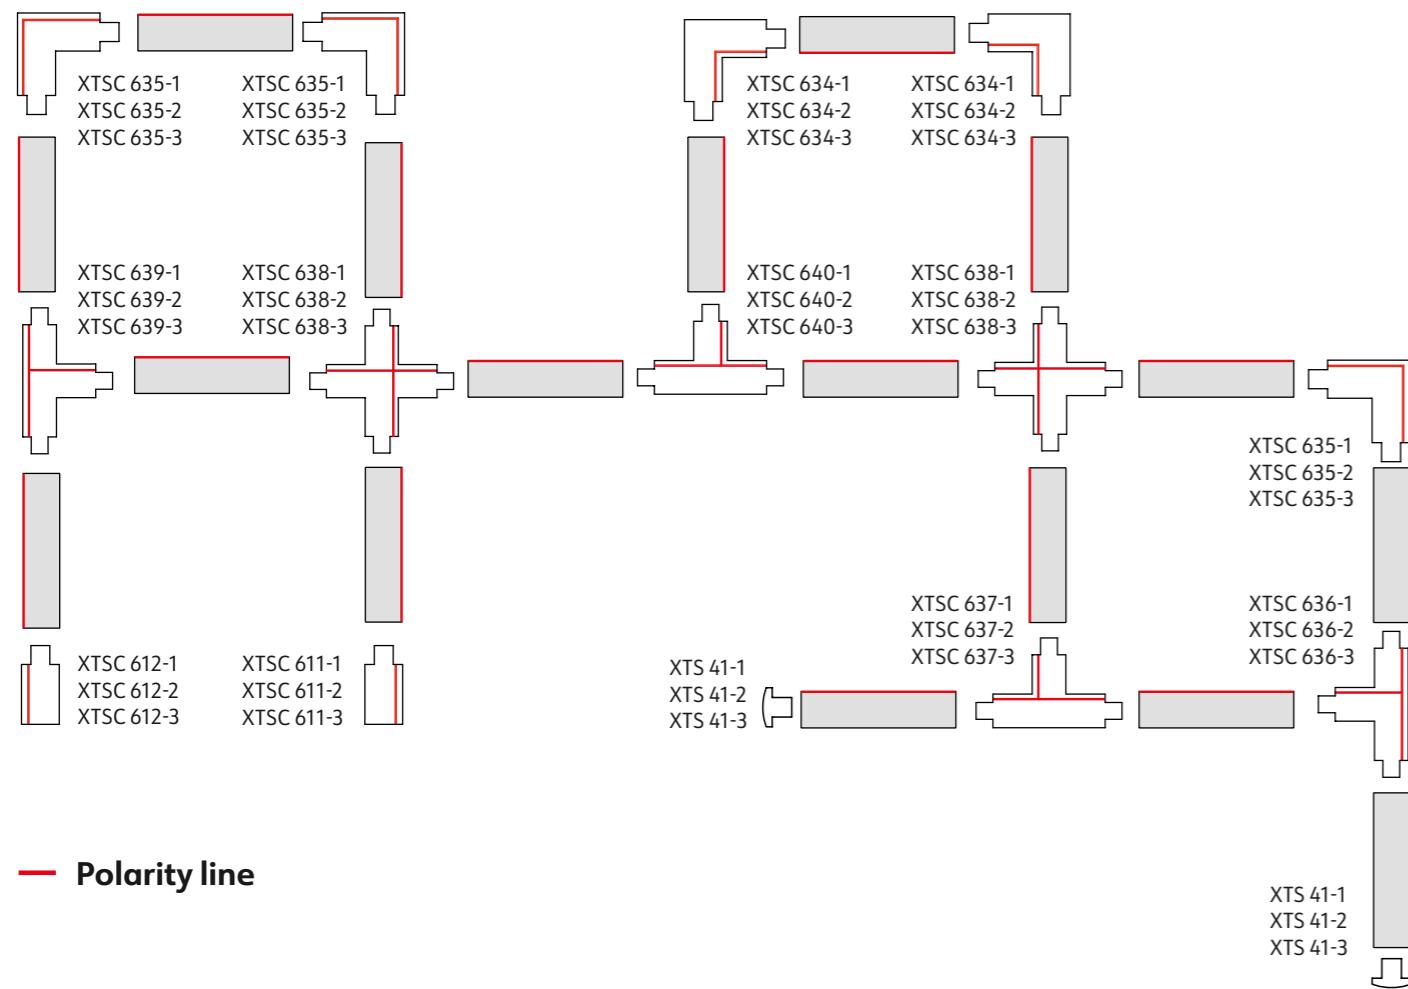

Polarity in Trac Pulse Control

Use of L-, T- and X- Feed. Red line indicates polarity ridge

— Polarity line

End feeds

Artikkel nr	Polarity Ridge	Color	PCS/Package
XTSC611-1		Grey	1/50
XTSC611-2		Black	1/50
XTSC611-3		White	1/50
XTSC612-1		Grey	1/50
XTSC612-2		Black	1/50
XTSC612-3		White	1/50