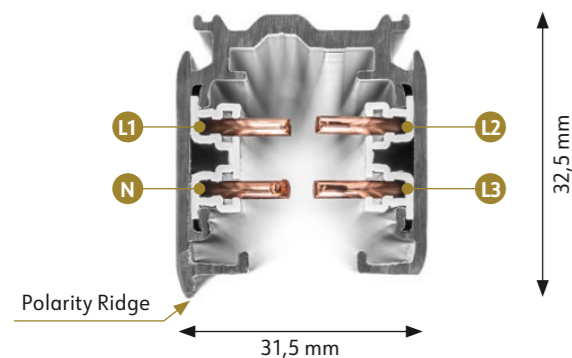

XTS SURFACE

XTSF RECESSED