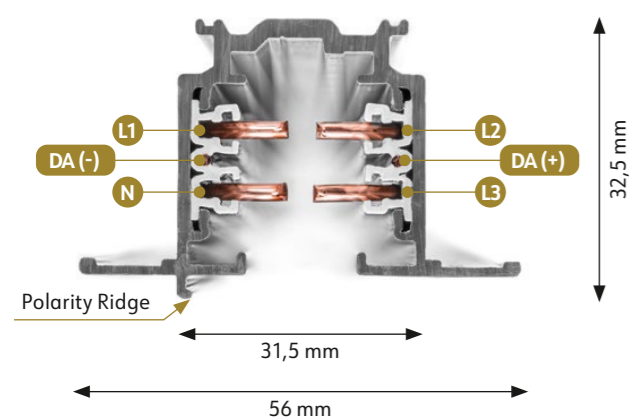

GLOBAL TRAC PULSE

THREE-CIRCUIT CONTROL TRACK

Global Trac Pulse control is a lighting track system that includes both normal input voltage and wires for transmitting the control signal to the lights.

This makes it possible to use smart control systems like DALI, KNX, LON, and EIB without central units. Various manufacturers provide control units, detectors and fixtures for the control systems which all share the same goal: to transmit the control signal to individual lights using the GLOBAL Trac Pulse control's wires and to create dynamic lighting.

Needs-based lighting

Dynamic lighting means that the lighting changes according to the situation and need. Lights can be turned on and off, brightened or dimmed flexibly as separate groups. This also saves energy, because lights are only turned on where necessary.

TRACKS

GLOBAL TRAC PULSE CONTROL

Available colours: -1 Global grey, -2 black (RAL 9005), -3 white (RAL 9016).

Surface Mounted / Pendant Tracks

XTS 4100-4400 Surface

Artikel nr	Length MM	Color
XTSC6200-1*	2000	Grey
XTSC6200-2*	2000	Black
XTSC6200-3*	2000	White
XTSC6300-1*	3000	Grey
XTSC6300-2	3000	Black
XTSC6300-3	3000	White
XTSC6400-1*	4000	Grey
XTSC6400-2*	4000	Black
XTSC6400-3*	4000	White

XTSC SURFACE

XTSCF RECESSED

GLOBAL TRAC PULSE CONTROL

Power Conductor Cross-Section: 4,0mm²
Control Conductor Cross-Section: 1,5mm²

Recessed Tracks

XTSF 4100-4300 Recessed

Artikel nr	Length MM	Color
XTSCF6300-1*	3000	Grey
XTSCF6300-2*	3000	Black
XTSCF6300-3*	3000	White

Cover Plates

Artikel nr	Description	Color
XTSF610-2*	Global Pulse Cover Plate for XTSC611-614	Black
XTSF610-3*	Global Pulse Cover Plate for XTSC611-614	White
XTSF630-2*	Global Pulse Cover Plate for XTSC634-640	Black
XTSF630-3*	Global Pulse Cover Plate for XTSC634-640	White