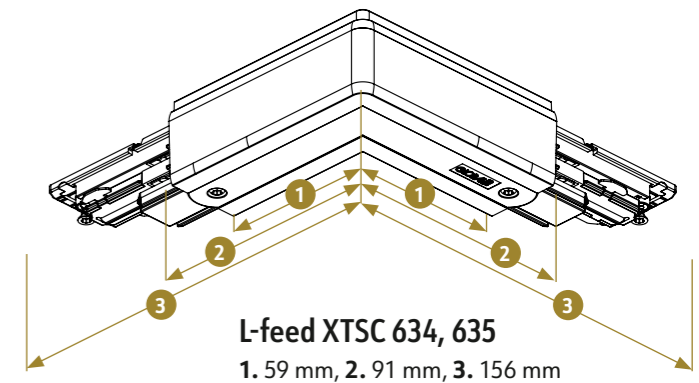

L-feeds

Artikkel nr	Polarity Ridge	Color	PCS/Package
XTSC634-1*		Grey	1/25
XTSC634-2*		Black	1/25
XTSC634-3*		White	1/25
XTSC635-1*		Grey	1/25
XTSC635-2*		Black	1/25
XTSC635-3*		White	1/25