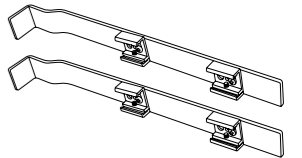

Artikkel nr	Description	Color	Max Load
MST802-2	Mounting bracket for Global Pro/Pulse track (2 pcs)	Black	15N
MST802-3	Mounting bracket for Global Pro/Pulse track (2 pcs)	White	15N