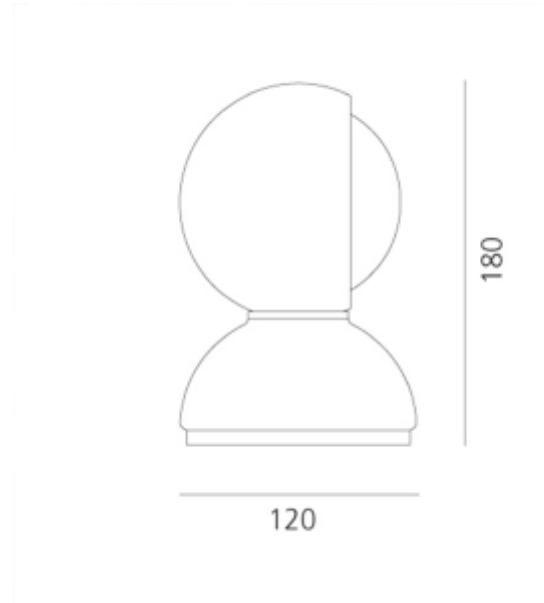

PRODUCT SHEET

Eclisse Red

Art. no: 0028030A

Lighting Solutions

Eclisse Red

SPECIFICATIONS

Lightsource Type:	Lightsource not included
Max. Power [W]:	25
Socket / Cap-Base:	E14
Lumen Output:	170lm
Dimming:	Light bulb dependent
System Voltage [V]:	230V 50Hz
Connection:	Terminal
Mounting:	Table
Color:	Red
Height [mm]:	180mm
Width [mm]:	120mm

Eclisse, designed by Vico Magistretti in 1965, won the Compasso d'Oro Award in 1967 and became an ambassador of Italian design worldwide. Eclisse is an avant-garde balance between form and function, design and utility. The concept's foundation lies in its functionality of adjusting the intensity of light through its rotating inner shade that eclipses the light source. In fact, with a fixed outer shell and a moveable inner shell, the lamp can provide direct or diffuse light.