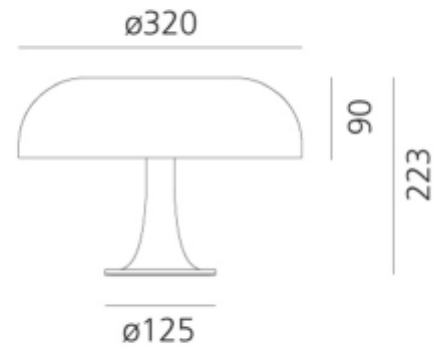

PRODUCT SHEET

Nessino 680lm 3000K White

Art. no: 0039060A

Lighting Solutions

Nessino 680lm 3000K White

Body and diffuser in polycarbonate.

SPECIFICATIONS

Lightsource Type:	Lightsource not included
Max. Power [W]:	4x20W
Socket / Cap-Base:	E14
Lumen Output:	680lm
Dimming:	Light bulb dependent
System Voltage [V]:	230V 50Hz
Connection:	Terminal
Mounting:	Table
Color:	White
Height [mm]:	223mm
Width [mm]:	320mm