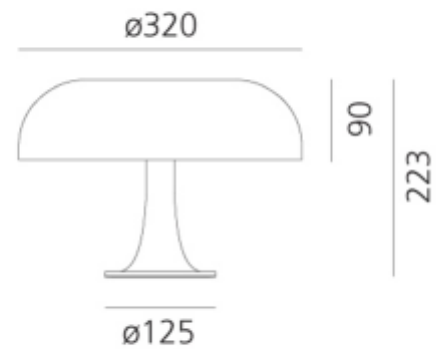

Nessino Orange

Body and diffuser in polycarbonate.

SPECIFICATIONS

Lightsource Type:	LED (replaceable)
Max. Power [W]:	4x20
Socket / Cap-Base:	E14
Lumen Output:	680lm
System Voltage [V]:	230V 50Hz
Connection:	Terminal
Mounting:	Table
Color:	Orange
Height [mm]:	223mm
Width [mm]:	320mm