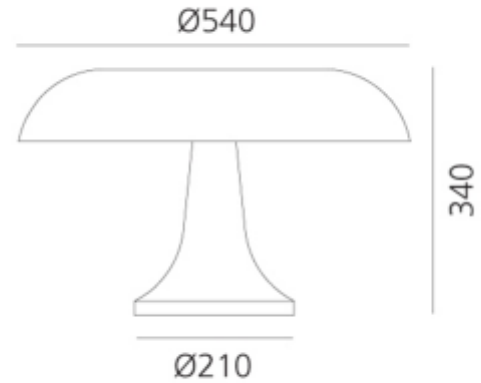

PRODUCT SHEET

Nesso White
Art. no: 0056010A

Nesso White

SPECIFICATIONS	
Lightsource Type:	LED (replaceable)
Max. Power [W]:	4x20
Socket / Cap-Base:	E14
System Voltage [V]:	230V 50Hz
Connection:	Terminal
Mounting:	Table
Color:	White
Height [mm]:	340mm
Width [mm]:	540mm

Designed by Giancarlo Mattioli and Gruppo Architetti Urbanisti Città Nuova, in the glamorous 60s era, Nesso is an international icon of futuristic, democratic design. Part of the Modern Classics" reissued line, it was a marvel of ABS thermoplastic injection-molding when first introduced in 1967 thus bringing industrial materials and methods to the home and office environments. A dash of color and a design inspired from nature, Nesso stems from the visionary identity of Artemide. Its iconic curves wind into a true collectible, an expressive statement piece of internationally acclaimed calibre and fame. An iconic piece having staged its presence in various landmarks, Nesso is considered a valuable piece of art. An icon" of design, part of the permanent collections of The Metropolitan Museum of Art and The Museum of Modern Art.