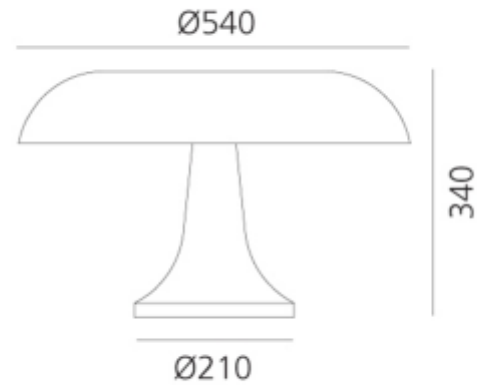

PRODUCT SHEET

Nesso Orange
Art. no: 0056050A

Lighting Solutions

Nesso Orange

SPECIFICATIONS	
Lightsource Type:	Lightsource not included
Max. Power [W]:	4x20
Socket / Cap-Base:	E14
Dimming:	Light bulb dependent
System Voltage [V]:	230V 50Hz
Connection:	Terminal
Mounting:	Table
Color:	Orange
Height [mm]:	340mm
Width [mm]:	540mm

Designed by Giancarlo Mattioli and Gruppo Architetti Urbanisti Città Nuova, in the glamorous 60s era, Nesso is an international icon of futuristic, democratic design. Part of the Modern Classics" reissued line, it was a marvel of ABS thermoplastic injection-molding when first introduced in 1967 thus bringing industrial materials and methods to the home and office environments. A dash of color and a design inspired from nature, Nesso stems from the visionary identity of Artemide. It's iconic curves wind into a true collectible, an expressive statement piece of internationally acclaimed calibre and fame. An iconic piece having staged its presence in various landmarks, Nesso is considered a valuable piece of art. An icon" of design, part of the permanent collections of The Metropolitan Museum of Art and The Museum of Modern Art.