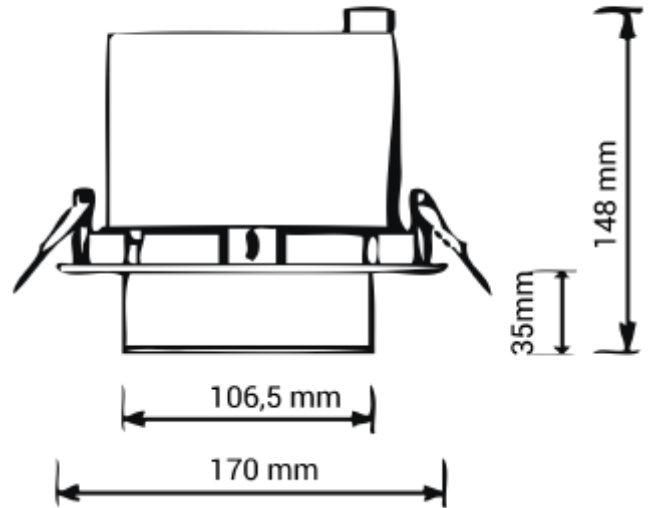

FDV SPEC SHEET

Apto

Art. no: 01002-15-2

Lighting Solutions

160mm

Apto

Art. no: 01002-15-2

LIGHT TECHNICAL

Lightsource Type:	LED (built in)
Lumen Output:	2192
Lumen LED (tc=25):	2200
Beam Angle:	15°
CCT (Color Temperature):	3000
CRI / Ra:	80
Color Code:	830
MacAdam (SDCM):	3
Lens (Diffuser):	Clear

MOUNTING / CONNECTION

Connection:	18i3 Quick connection
Cut-out [mm]:	Ø160
Mounting:	Recessed, Ceiling

ELECTRICAL DATA

Dimming:	None
System Power [W]:	18
System Voltage [V]:	230V 50Hz
Protection Class:	2
Max load pr circuit - B10:	30
Max load pr circuit - B16:	60
Max load pr circuit - C10:	60
Max load pr circuit - C16:	120
Inrush current I _{max} [A]:	10
Inrush current time [µs]:	100
Socket / Cap-Base:	N/A
Current Output [mA]:	500
Voltage Forward Min [V]:	28,5
Voltage Forward Max [V]:	39

FDV SPEC SHEET

Apto

Art. no: 01002-15-2

Lighting Solutions

PRODUCT

To be recessed in insulation:	No
Ingress Protection:	IP20
Color:	Black
Height [mm]:	148
Diameter [mm]:	170
Weight [kg]:	1,15