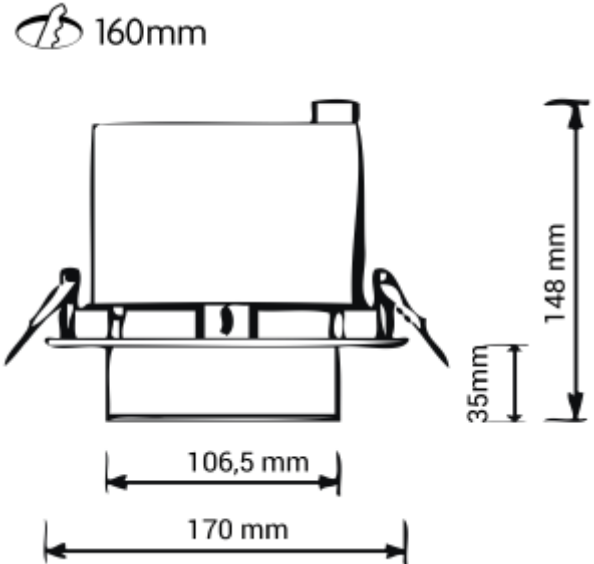

PRODUCT SHEET

Apto

Art. no: 01002-30-3-ddd

Lighting Solutions

Apto

SPECIFICATIONS

Lightsource Type:	LED (built in)
System Power [W]:	18W
CCT (Color Temperature):	3000K
CRI / Ra:	80
Lumen Output:	2116lm
Beam Angle:	30°
Lens (Diffuser):	Clear
Dimming:	DALI
System Voltage [V]:	230V 50Hz
Connection:	18i5 DALI Quick connection
Mounting:	Recessed, Ceiling
Cut-out [mm]:	Ø160mm
Lumen/W:	118lm/W
UGR (<=>):	18
MacAdam (SDCM):	3
Color:	White
Height [mm]:	148mm
Diameter [mm]:	170mm
Weight [kg]:	1,15kg
To be recessed in insulation:	No

Luminous Intensity Distribution Curve

The Apto is a very suitable downlight for use in premises with low ceiling height. The model offers great flexibility in adjusting the light directions. The luminaire is delivered with a 18i3-connector and there is a rich variety of options for an easy plug and play" connection of the light fixture.