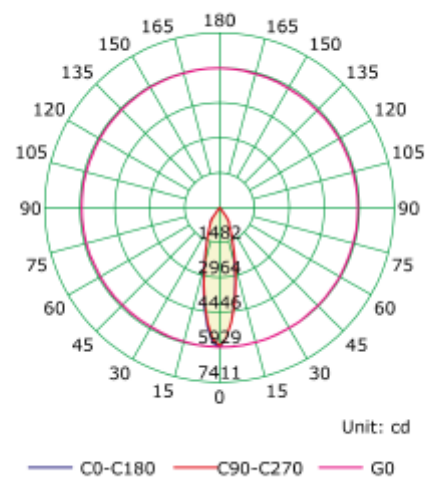

PRODUCT SHEET

Apto

Art. no: 01002-30-3-ddd

Lighting Solutions

Apto

SPECIFICATIONS

Lightsource Type:	LED (built in)
System Power [W]:	18W
CCT (Color Temperature):	3000K
CRI / Ra:	80
Lumen Output:	2116lm
Beam Angle:	30°
Lens (Diffuser):	Clear
Dimming:	DALI
System Voltage [V]:	230V 50Hz
Connection:	18i5 DALI Quick connection
Mounting:	Recessed, Ceiling
Cut-out [mm]:	Ø160mm
Lumen/W:	118lm/W
UGR (<=>):	18
MacAdam (SDCM):	3
Color:	White
Height [mm]:	148mm
Diameter [mm]:	170mm
Weight [kg]:	1,15kg
To be recessed in insulation:	No

Luminous Intensity Distribution Curve

The Apto is a very suitable downlight for use in premises with low ceiling height. The model offers great flexibility in adjusting the light directions. The luminaire is delivered with a 18i3-connector and there is a rich variety of options for an easy plug and play" connection of the light fixture.