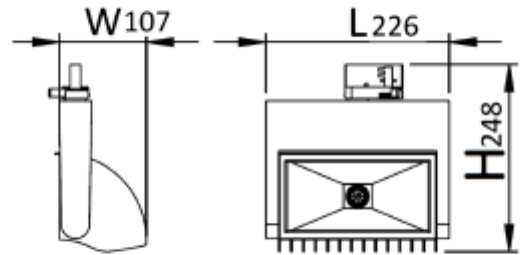

FDV SPEC SHEET

Lata Wall II

Art. no: 01113-00-2-ddd

Lighting Solutions

Lata Wall II

Art. no: 01113-00-2-ddd

LIGHT TECHNICAL

Lumen Output:	4450
Lumen LED (tc=25):	4500
Beam Angle:	60°
CCT (Color Temperature):	3000
CRI / Ra:	80
Color Code:	830
Lens (Diffuser):	Clear

MOUNTING / CONNECTION

Connection:	Track 3-Circuit
Mounting:	Track, Ceiling

ELECTRICAL DATA

Dimming:	DALI2
System Power [W]:	41
System Voltage [V]:	230V 50Hz
Protection Class:	1
Max load pr circuit - B10:	31
Max load pr circuit - C16:	85
Socket / Cap-Base:	N/A

FDV SPEC SHEET

Lata Wall II

Art. no: 01113-00-2-ddd

Lighting Solutions

PRODUCT

Ingress Protection:	IP20
Impact Protection:	IK02
Operating Temperature [°C]:	0 - 35
Lifetime [h]:	L80B50: 50 000
Color:	Black
Length [mm]:	226
Height [mm]:	248
Width [mm]:	107
Weight [kg]:	2,6