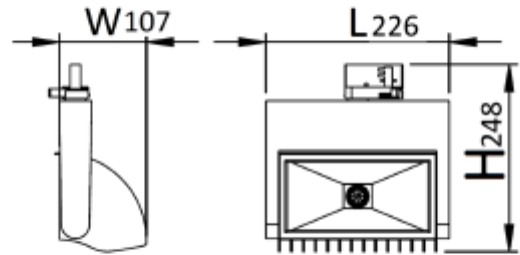

FDV SPEC SHEET

Lata Wall II
Art. no: 01113-00-2

Lighting Solutions

Lata Wall II

Art. no: 01113-00-2

LIGHT TECHNICAL

Lumen Output:	4450
Lumen LED (tc=25):	4500
Beam Angle:	60°
CCT (Color Temperature):	3000
CRI / Ra:	80
Color Code:	830
Lens (Diffuser):	Clear

MOUNTING / CONNECTION

Connection:	Track 3-Circuit
Mounting:	Track, Ceiling

ELECTRICAL DATA

Dimming:	None
System Power [W]:	41
System Voltage [V]:	230V 50Hz
Protection Class:	1
Max load pr circuit - B10:	31
Max load pr circuit - C16:	85
Socket / Cap-Base:	N/A

FDV SPEC SHEET

Lata Wall II

Art. no: 01113-00-2

Lighting Solutions

PRODUCT

Ingress Protection:	IP20
Impact Protection:	IK02
Operating Temperature [°C]:	0 - 35
Lifetime [h]:	L80B50: 50 000
Color:	Black
Length [mm]:	226
Height [mm]:	248
Width [mm]:	107
Weight [kg]:	2,6