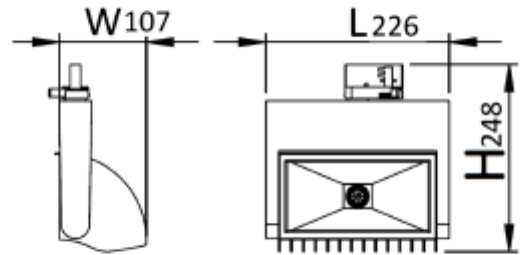

FDV SPEC SHEET

Lata Wall II

Art. no: 01113-00-3

Lighting Solutions

Lata Wall II

Art. no: 01113-00-3

LIGHT TECHNICAL

Lumen Output:	4450
Beam Angle:	60°
CCT (Color Temperature):	3000
CRI / Ra:	80
Color Code:	830
Lens (Diffuser):	Clear

MOUNTING / CONNECTION

Connection:	Track 3-Circuit
Mounting:	Track, Ceiling

ELECTRICAL DATA

Dimming:	None
System Power [W]:	41
System Voltage [V]:	230V 50Hz
Protection Class:	1
Max load pr circuit - B10:	31
Max load pr circuit - C16:	85
Socket / Cap-Base:	N/A

FDV SPEC SHEET

Lata Wall II

Art. no: 01113-00-3

Lighting Solutions

PRODUCT

Ingress Protection:	IP20
Impact Protection:	IK02
Operating Temperature [°C]:	0 - 35
Lifetime [h]:	L80B50: 50 000
Color:	White
Length [mm]:	226
Height [mm]:	248
Width [mm]:	107
Weight [kg]:	2,6