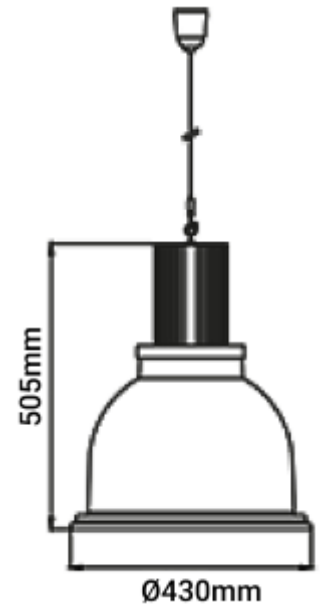

FDV SPEC SHEET

High Bay
Art. no: 02050-2-30-1

Lighting Solutions

High Bay

Art. no: 02050-2-30-1

LIGHT TECHNICAL

Lightsource Type:	LED (built in)
Lumen Output:	5341
Lumen LED (tc=25):	5650
Beam Angle:	30°
CCT (Color Temperature):	3000
CRI / Ra:	80
Color Code:	830
MacAdam (SDCM):	3
Lens (Diffuser):	Clear

PRODUCT

Ingress Protection:	IP40
Lifetime [h]:	L80B10: 100 000
Color:	Grey
Height [mm]:	505
Width [mm]:	430
Weight [kg]:	5

ELECTRICAL DATA

Dimming:	None
System Power [W]:	46
System Voltage [V]:	230V 50Hz
Protection Class:	1
Max load pr circuit - B10:	18
Max load pr circuit - B16:	30
Max load pr circuit - C10:	31
Max load pr circuit - C16:	51
Inrush current I _{max} [A]:	18
Inrush current time [µs]:	250
Socket / Cap-Base:	N/A
Voltage Forward Min [V]:	30,6
Voltage Forward Max [V]:	39,3

MOUNTING / CONNECTION

Connection:	18i3 Quick connection
Mounting:	Suspended, Ceiling, Pendant