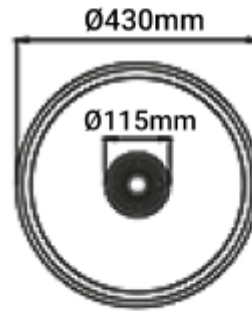

FDV SPEC SHEET

High Bay
Art. no: 02050-2-30-1

Lighting Solutions

High Bay

Art. no: 02050-2-30-1

LIGHT TECHNICAL

Lightsource Type:	LED (built in)
Lumen Output:	5341
Lumen LED (tc=25):	5650
Beam Angle:	30°
CCT (Color Temperature):	3000
CRI / Ra:	80
Color Code:	830
MacAdam (SDCM):	3
Lens (Diffuser):	Clear

PRODUCT

Ingress Protection:	IP40
Lifetime [h]:	L80B10: 100 000
Color:	Grey
Height [mm]:	505
Width [mm]:	430
Weight [kg]:	5

ELECTRICAL DATA

Dimming:	None
System Power [W]:	46
System Voltage [V]:	230V 50Hz
Protection Class:	1
Max load pr circuit - B10:	18
Max load pr circuit - B16:	30
Max load pr circuit - C10:	31
Max load pr circuit - C16:	51
Inrush current I _{max} [A]:	18
Inrush current time [µs]:	250
Socket / Cap-Base:	N/A
Voltage Forward Min [V]:	30,6
Voltage Forward Max [V]:	39,3