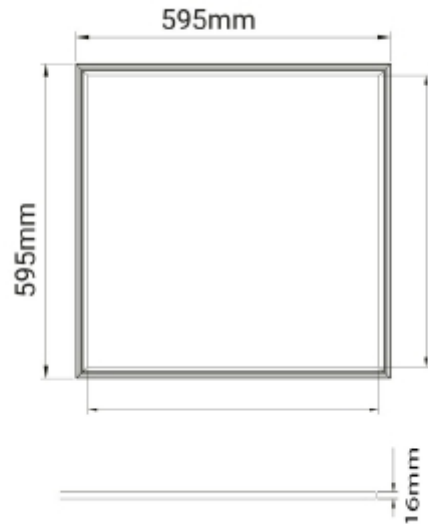

PRODUCT SHEET

Panel

Art. no: 0305-01-3

Lighting Solutions

Panel

Panel with RGB. Need 24V driver and RGB controller. White wire is common +, red wire is Red, green wire is Green and black wire is Blue.

SPECIFICATIONS	
Lightsource Type:	LED (built in)
System Power [W]:	36W
CCT (Color Temperature):	RGB
CRI / Ra:	80
Beam Angle:	120°
Dimming:	Depending on Driver
System Voltage [V]:	24VDC
Connection:	Cable
Mounting:	Recessed, Ceiling
Lifetime [h]:	L80B10: 100 000h
Color:	White
Length [mm]:	595mm
Height [mm]:	16mm
Width [mm]:	595mm