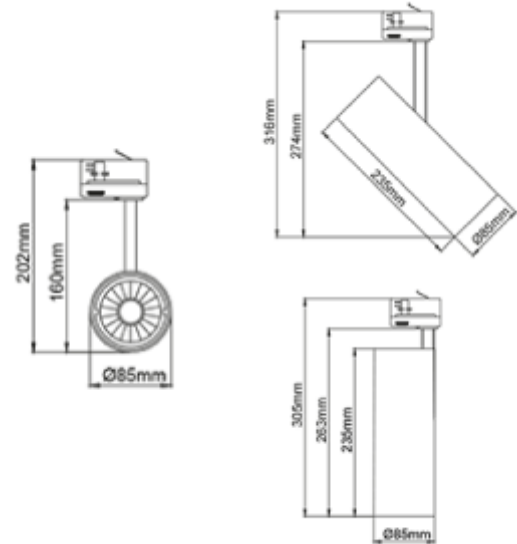

PRODUCT SHEET

Silindir Maxi

Art. no: 1005-6-20-3

Lighting Solutions

Silindir Maxi

Silindir Maxi is the most powerful spotlight in the Silindir-series. With 28W, high light output and CRI it is very suitable for stores and showrooms. The spotlight can be adjusted in all angles to meet every need. Tilttable 90° and 350° rotatable around its own axis. L305mm - Ø85mm

SPECIFICATIONS

Lightsource Type:	LED (built in)
System Power [W]:	28W
CCT (Color Temperature):	3000K
CRI / Ra:	90
Lumen Output:	2773lm
Lumen LED (tc=25):	3400lm
Beam Angle:	20
Lens (Diffuser):	Clear
Dimming:	None
System Voltage [V]:	230V 50Hz
Connection:	Track 3-Circuit
Mounting:	Track, Ceiling
Lifetime [h]:	L80B10: 60 000h
UGR (<=):	11
Lumen/W:	99lm/W
MacAdam (SDCM):	3
Color:	White
Height [mm]:	305mm
Width [mm]:	85mm
Weight [kg]:	1,3kg