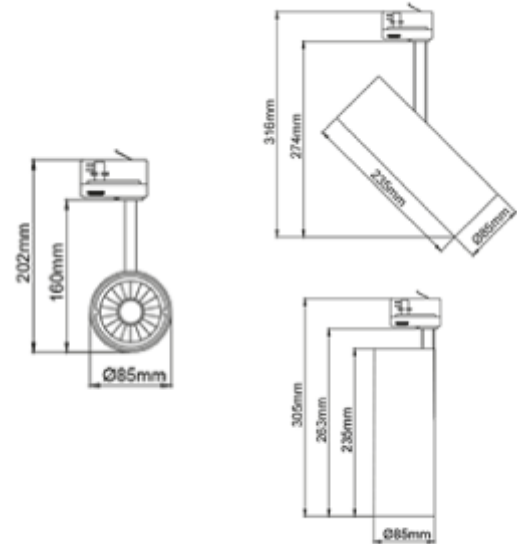

PRODUCT SHEET

Silindir Maxi

Art. no: 1005-6-30-3

Lighting Solutions

Silindir Maxi

Silindir Maxi is the most powerful spotlight in the Silindir-series. With 28W, high light output and CRI it is very suitable for stores and showrooms. The spotlight can be adjusted in all angles to meet every need. Tilttable 90° and 350° rotatable around its own axis. L305mm - Ø85mm

SPECIFICATIONS

Lightsource Type:	LED (built in)
System Power [W]:	28W
CCT (Color Temperature):	3000K
CRI / Ra:	90
Lumen Output:	2836lm
Lumen LED (tc=25):	3400lm
Beam Angle:	30
Lens (Diffuser):	Clear
Dimming:	None
System Voltage [V]:	230V 50Hz
Connection:	Track 3-Circuit
Mounting:	Track, Ceiling
Lifetime [h]:	L80B10: 60 000h
UGR (<=):	13
Lumen/W:	101lm/W
MacAdam (SDCM):	3
Color:	White
Height [mm]:	305mm
Width [mm]:	85mm
Weight [kg]:	1,3kg