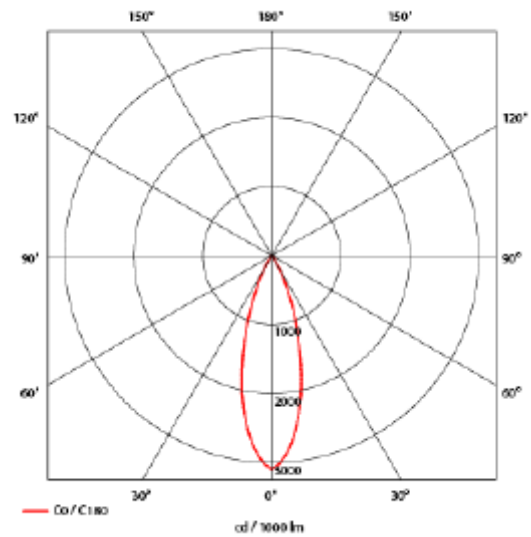

### SPECIFICATIONS

Lightsource Type:	LED (built in)
System Power [W]:	27W
CCT (Color Temperature):	Arctic White
CRI / Ra:	95
Lumen LED (tc=25):	3350lm
Beam Angle:	30°
Lens (Diffuser):	Clear
Dimming:	DALI
System Voltage [V]:	230V 50Hz
Connection:	Track 3-Circuit
Mounting:	Track, Ceiling
Lifetime [h]:	L80B10: 60 000h
MacAdam (SDCM):	3
Color:	Corten
Height [mm]:	305mm
Width [mm]:	85mm
Weight [kg]:	1,3kg