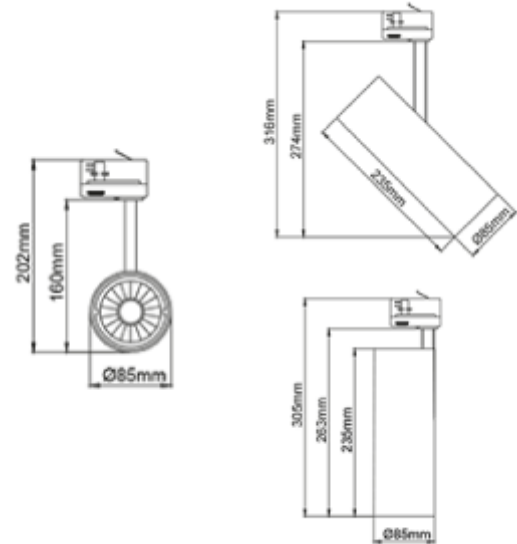

PRODUCT SHEET

Silindir Maxi

Art. no: 1005-7-30-3-ddd

NORLUX®

Lighting Solutions

Silindir Maxi

A+

SPECIFICATIONS

Lightsource Type:	LED (built in)
System Power [W]:	27W
CCT (Color Temperature):	Arctic White
CRI / Ra:	95
Lumen LED (tc=25):	3350lm
Beam Angle:	30°
Lens (Diffuser):	Clear
Dimming:	DALI
System Voltage [V]:	230V 50Hz
Connection:	Track 3-Circuit
Mounting:	Track, Ceiling
Lifetime [h]:	L80B10: 60 000h
MacAdam (SDCM):	3
Color:	Corten
Height [mm]:	305mm
Width [mm]:	85mm
Weight [kg]:	1,3kg