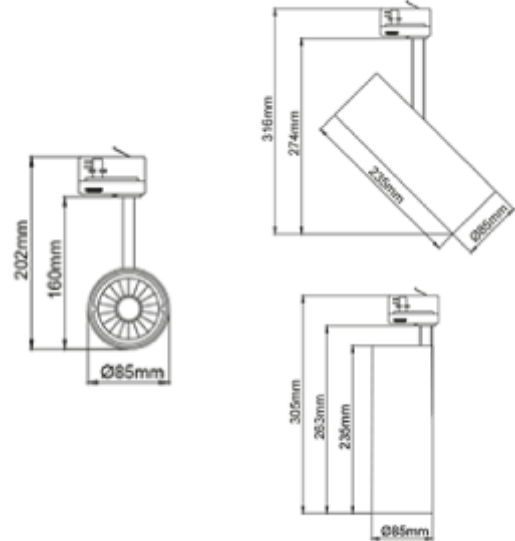

PRODUCT SHEET

Silindir Maxi

Art. no: 1005-7-40-2

Lighting Solutions

Silindir Maxi

Silindir Maxi is the most powerful spotlight in the Silindir-series. With 28W, high light output and CRI it is very suitable for stores and showrooms. The spotlight can be adjusted in all angles to meet every need. Tilttable 90° and 350° rotatable around its own axis. L305mm - Ø85mm

SPECIFICATIONS

Lightsource Type:	LED (built in)
System Power [W]:	27W
CCT (Color Temperature):	3000K
CRI / Ra:	90
Lumen LED (tc=25):	3550lm
Beam Angle:	30°
Lens (Diffuser):	Clear
Dimming:	None
System Voltage [V]:	230V 50Hz
Connection:	Track 3-Circuit
Mounting:	Track, Ceiling
Lifetime [h]:	L80B10: 60 000h
MacAdam (SDCM):	3
Color:	Black
Height [mm]:	305mm
Width [mm]:	85mm
Weight [kg]:	1,3kg