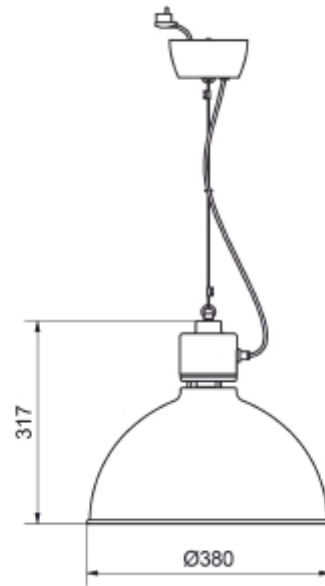

FDV SPEC SHEET

Magnum Pendant

Art. no: 1005155

Lighting Solutions

Magnum Pendant

Art. no: 1005155

LIGHT TECHNICAL

Lightsource Type:	Lightsource not included
Socket / Cap-Base:	E27

MOUNTING / CONNECTION

Connection:	Terminal
Mounting:	Ceiling, Pendant

PRODUCT

Color:	Grey
Height [mm]:	317
Width [mm]:	380
Weight [kg]:	0,18

ELECTRICAL DATA

Dimming:	Light bulb dependent
Max. Power [W]:	75
System Voltage [V]:	230V 50Hz
Protection Class:	1
Socket / Cap-Base:	E27