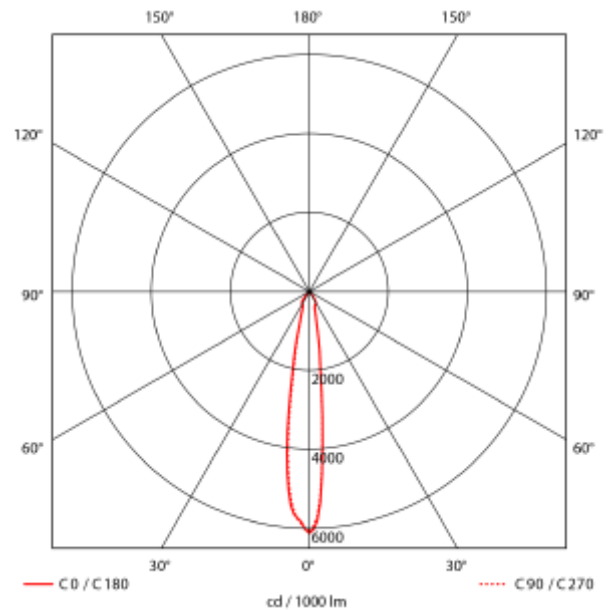

PRODUCT SHEET

Zeta Mini
Art. no: 1008-7-15-2

Lighting Solutions

Zeta Mini

 155mm

SPECIFICATIONS	
Lightsource Type:	LED (built in)
System Power [W]:	27W
CCT (Color Temperature):	3000K
CRI / Ra:	90
Lumen Output:	2865lm
Lumen LED (tc=25):	3600lm
Beam Angle:	15°
Lens (Diffuser):	Clear
Dimming:	None
System Voltage [V]:	230V 50Hz
Connection:	18i3 Quick connection
Mounting:	Recessed, Ceiling
Cut-out [mm]:	Ø155mm
Lumen/W:	106lm/W
MacAdam (SDCM):	3
Color:	Black
Length [mm]:	165mm
Height [mm]:	125mm
Width [mm]:	165mm
Weight [kg]:	0,95kg
To be recessed in insulation:	No

Zeta Mini is a small flexible LED downlight replacing the well-known Zebra mini, offering the same great quality and adjustment possibilities. The Zeta mini is supplied with 18i3 cable connector and can be delivered with a variety of connection options. The down light is available in three different colors.