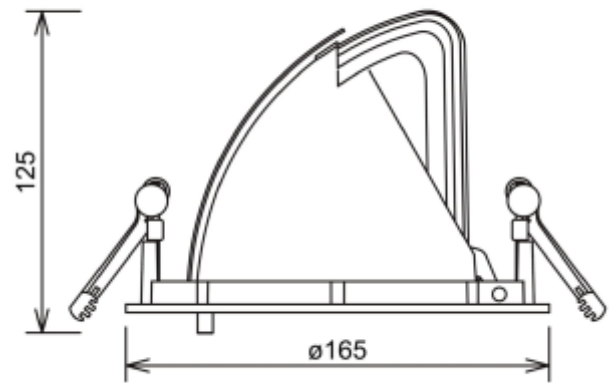

PRODUCT SHEET

Zeta Mini
Art. no: 1008-7-15-2

Lighting Solutions

Zeta Mini

 155mm

SPECIFICATIONS	
Lightsource Type:	LED (built in)
System Power [W]:	27W
CCT (Color Temperature):	3000K
CRI / Ra:	90
Lumen Output:	2865lm
Lumen LED (tc=25):	3600lm
Beam Angle:	15°
Lens (Diffuser):	Clear
Dimming:	None
System Voltage [V]:	230V 50Hz
Connection:	18i3 Quick connection
Mounting:	Recessed, Ceiling
Cut-out [mm]:	Ø155mm
Lumen/W:	106lm/W
MacAdam (SDCM):	3
Color:	Black
Length [mm]:	165mm
Height [mm]:	125mm
Width [mm]:	165mm
Weight [kg]:	0,95kg
To be recessed in insulation:	No

Zeta Mini is a small flexible LED downlight replacing the well-known Zebra mini, offering the same great quality and adjustment possibilities. The Zeta mini is supplied with 18i3 cable connector and can be delivered with a variety of connection options. The down light is available in three different colors.