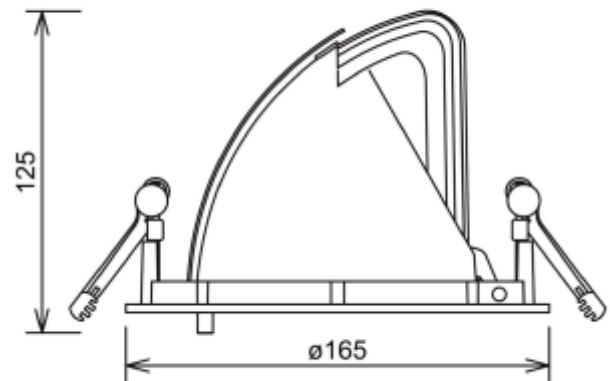

PRODUCT SHEET

Zeta Mini

Art. no: 1008-7-15-3

NORLUX®

Lighting Solutions

Zeta Mini

 155mm

SPECIFICATIONS

Lightsource Type:	LED (built in)
System Power [W]:	27W
CCT (Color Temperature):	3000K
CRI / Ra:	90
Lumen Output:	2865lm
Lumen LED (tc=25):	3600lm
Beam Angle:	15°
Lens (Diffuser):	Clear
Dimming:	None
System Voltage [V]:	230V 50Hz
Connection:	18i3 Quick connection
Mounting:	Recessed, Ceiling
Cut-out [mm]:	Ø155mm
Lumen/W:	106lm/W
MacAdam (SDCM):	3
Color:	White
Length [mm]:	165mm
Height [mm]:	125mm
Width [mm]:	165mm
Weight [kg]:	0,95kg
To be recessed in insulation:	No

Zeta Mini is a small flexible LED downlight replacing the well-known Zebra mini, offering the same great quality and adjustment possibilities. The Zeta mini is supplied with 18i3 cable connector and can be delivered with a variety of connection options. The down light is available in three different colors.