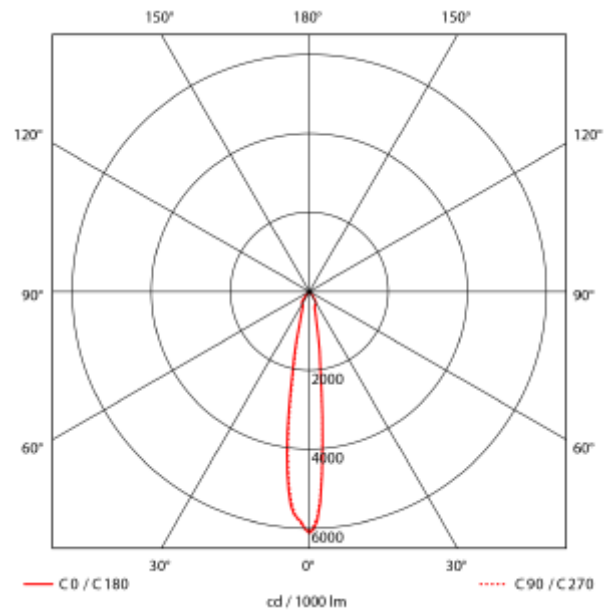

PRODUCT SHEET

Zeta Mini

Art. no: 1008-7-15-3

NORLUX®

Lighting Solutions

Zeta Mini

 155mm

SPECIFICATIONS

Lightsource Type:	LED (built in)
System Power [W]:	27W
CCT (Color Temperature):	3000K
CRI / Ra:	90
Lumen Output:	2865lm
Lumen LED (tc=25):	3600lm
Beam Angle:	15°
Lens (Diffuser):	Clear
Dimming:	None
System Voltage [V]:	230V 50Hz
Connection:	18i3 Quick connection
Mounting:	Recessed, Ceiling
Cut-out [mm]:	Ø155mm
Lumen/W:	106lm/W
MacAdam (SDCM):	3
Color:	White
Length [mm]:	165mm
Height [mm]:	125mm
Width [mm]:	165mm
Weight [kg]:	0,95kg
To be recessed in insulation:	No

Zeta Mini is a small flexible LED downlight replacing the well-known Zebra mini, offering the same great quality and adjustment possibilities. The Zeta mini is supplied with 18i3 cable connector and can be delivered with a variety of connection options. The down light is available in three different colors.