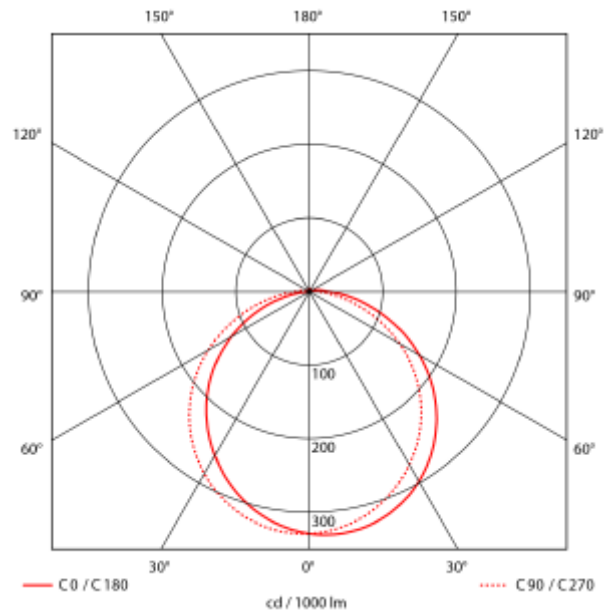

PRODUCT SHEET

Yil

Art. no: 10100-2-04-7

Lighting Solutions

Yil

SPECIFICATIONS

System Power [W]:	10/15W
CCT (Color Temperature):	3/4/5700
CRI / Ra:	80
Lumen Output:	1050lm
Lumen LED (tc=25):	1100lm
Beam Angle:	120°
Lens (Diffuser):	PC Opal
Dimming:	None
System Voltage [V]:	230V 50Hz
Connection:	QuickConnect
Mounting:	Wall, Ceiling
Lifetime [h]:	L80B10: 100 000h
Lumen/W:	70lm/W
MacAdam (SDCM):	3
Color:	Dark Grey
Height [mm]:	67mm
Width [mm]:	300mm
Weight [kg]:	2,04kg