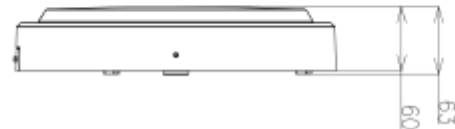

PRODUCT SHEET

Yil

Art. no: 10100-2-04-7

Lighting Solutions

Yil

SPECIFICATIONS

System Power [W]:	10/15W
CCT (Color Temperature):	3/4/5700
CRI / Ra:	80
Lumen Output:	1050lm
Lumen LED (tc=25):	1100lm
Beam Angle:	120°
Lens (Diffuser):	PC Opal
Dimming:	None
System Voltage [V]:	230V 50Hz
Connection:	QuickConnect
Mounting:	Wall, Ceiling
Lifetime [h]:	L80B10: 100 000h
Lumen/W:	70lm/W
MacAdam (SDCM):	3
Color:	Dark Grey
Height [mm]:	67mm
Width [mm]:	300mm
Weight [kg]:	2,04kg